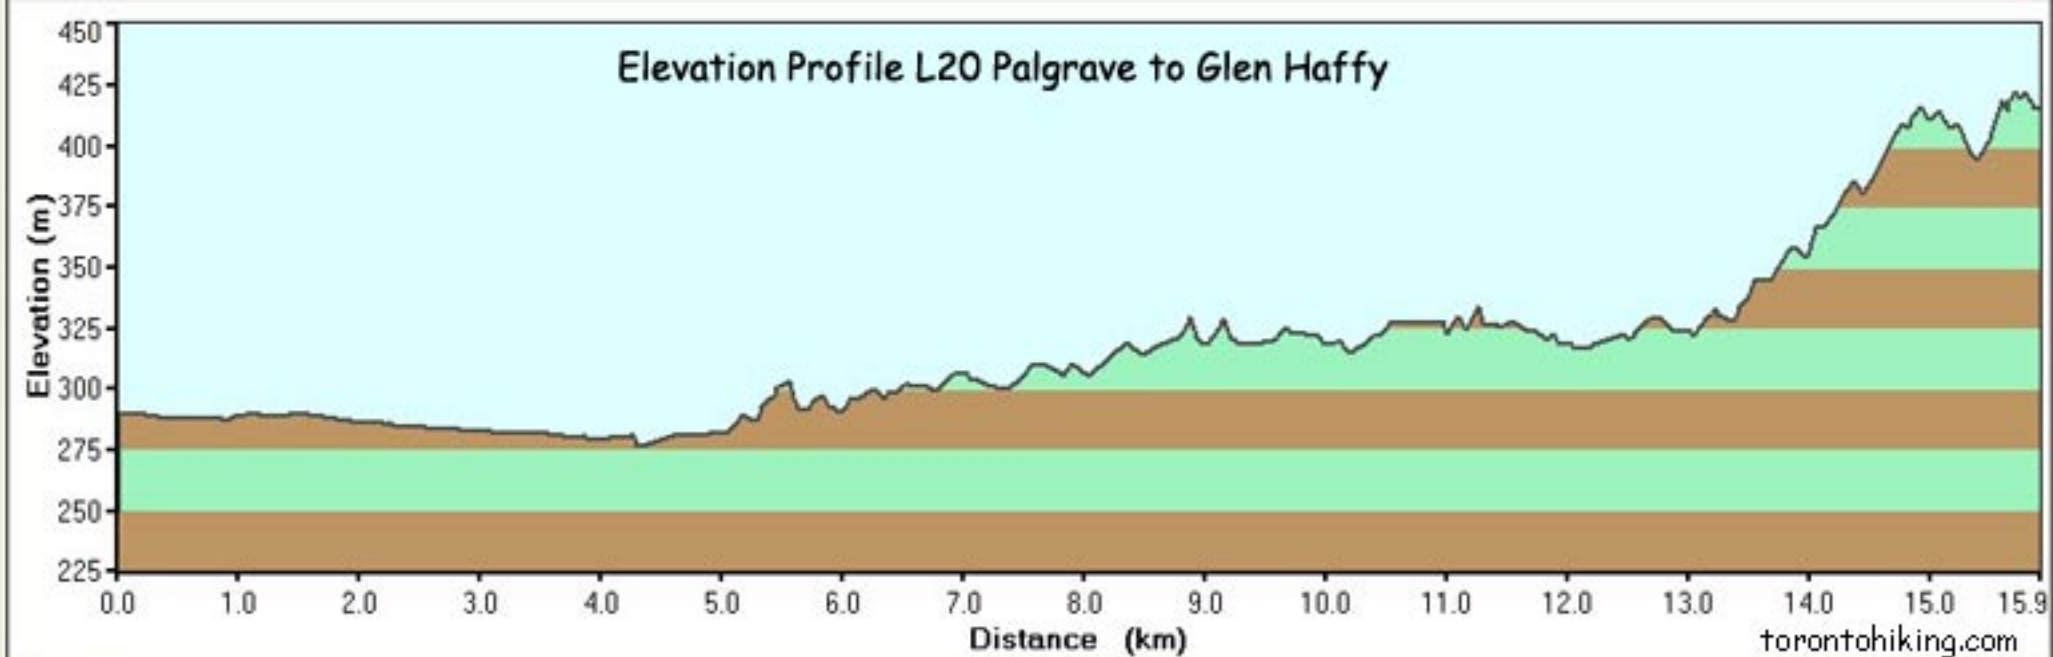

Elevation Profile L20 Palgrave to Glen Haffy

Elevation Profile L20 Palgrave to Glen Haffy - Full Return Loop Hike