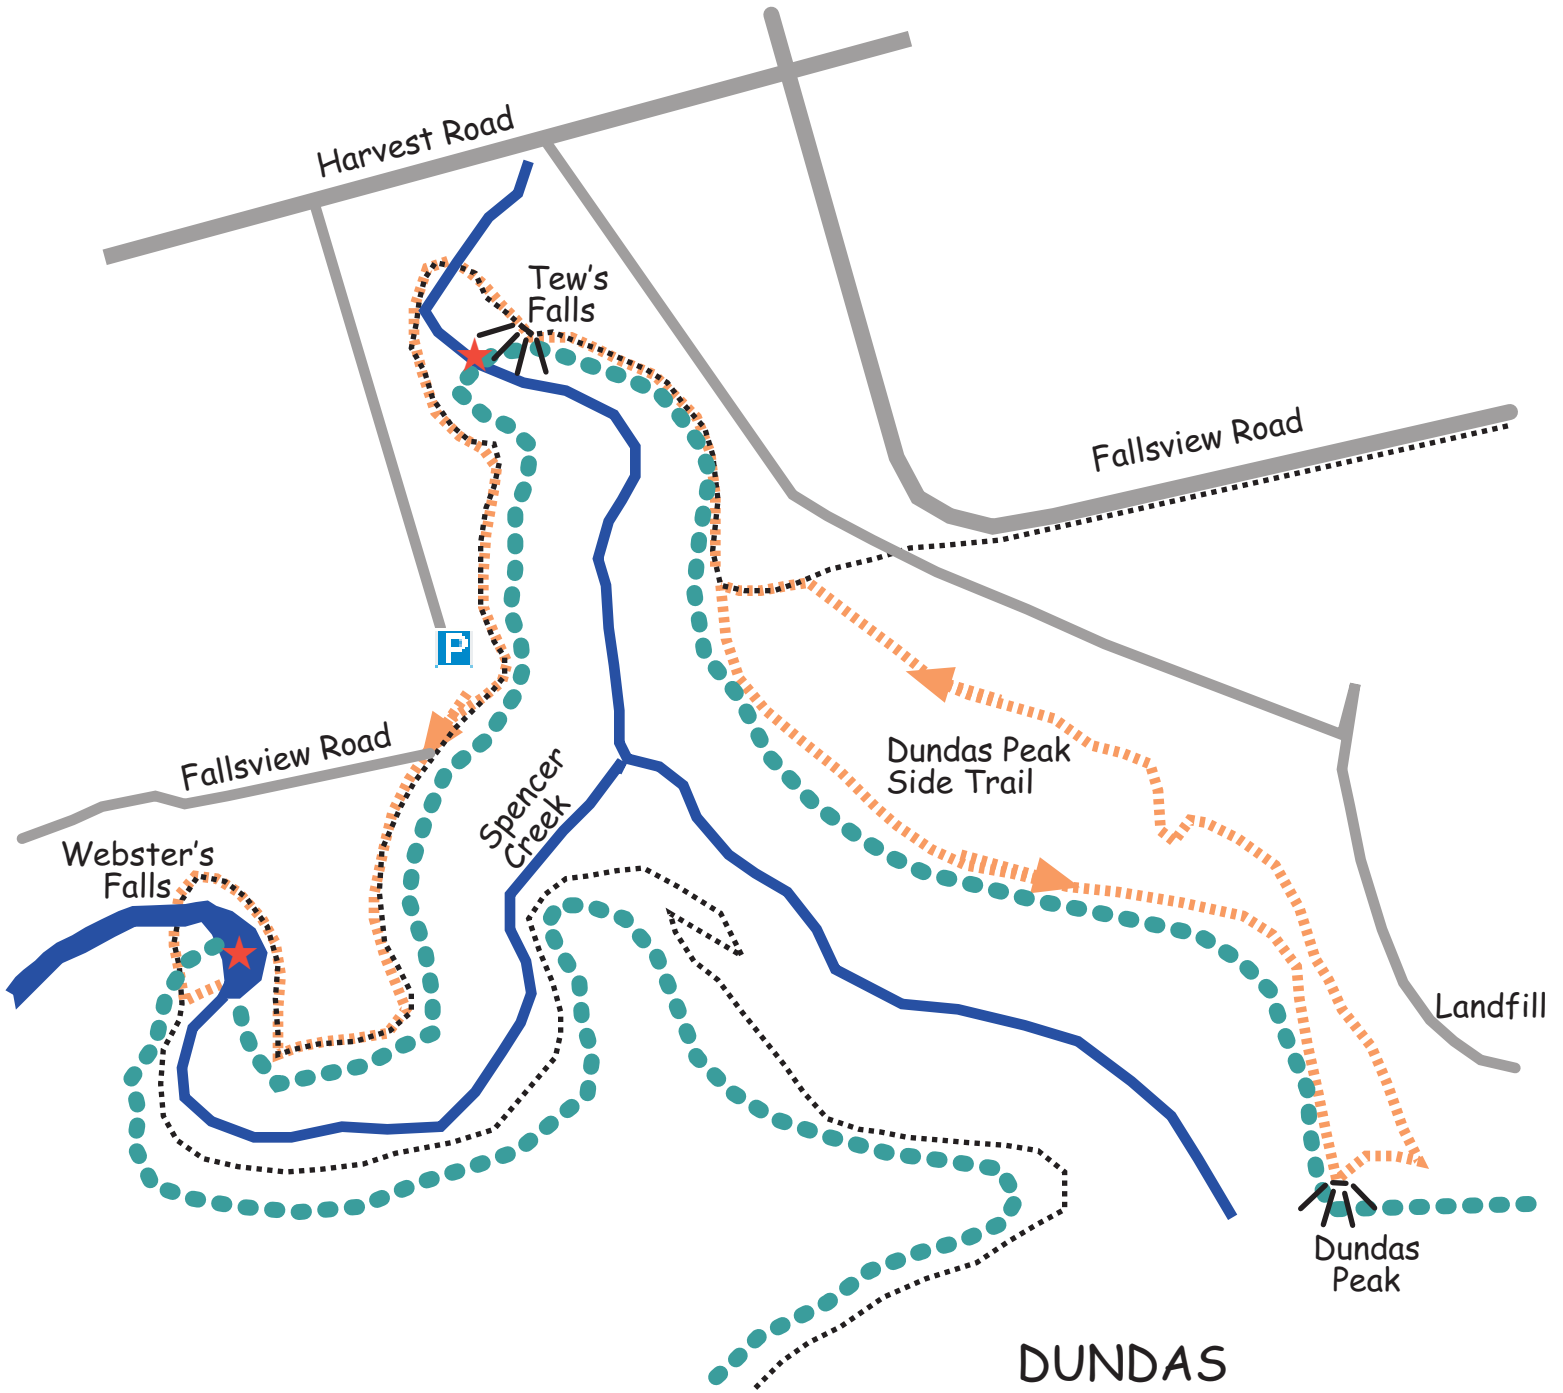

Webster's and Tew's Falls

- Main Bruce Trail
- Hiking Route
- Water

- Roads
- Escarpment
- ⚓ / ★ / P Lookout/Features/Parking