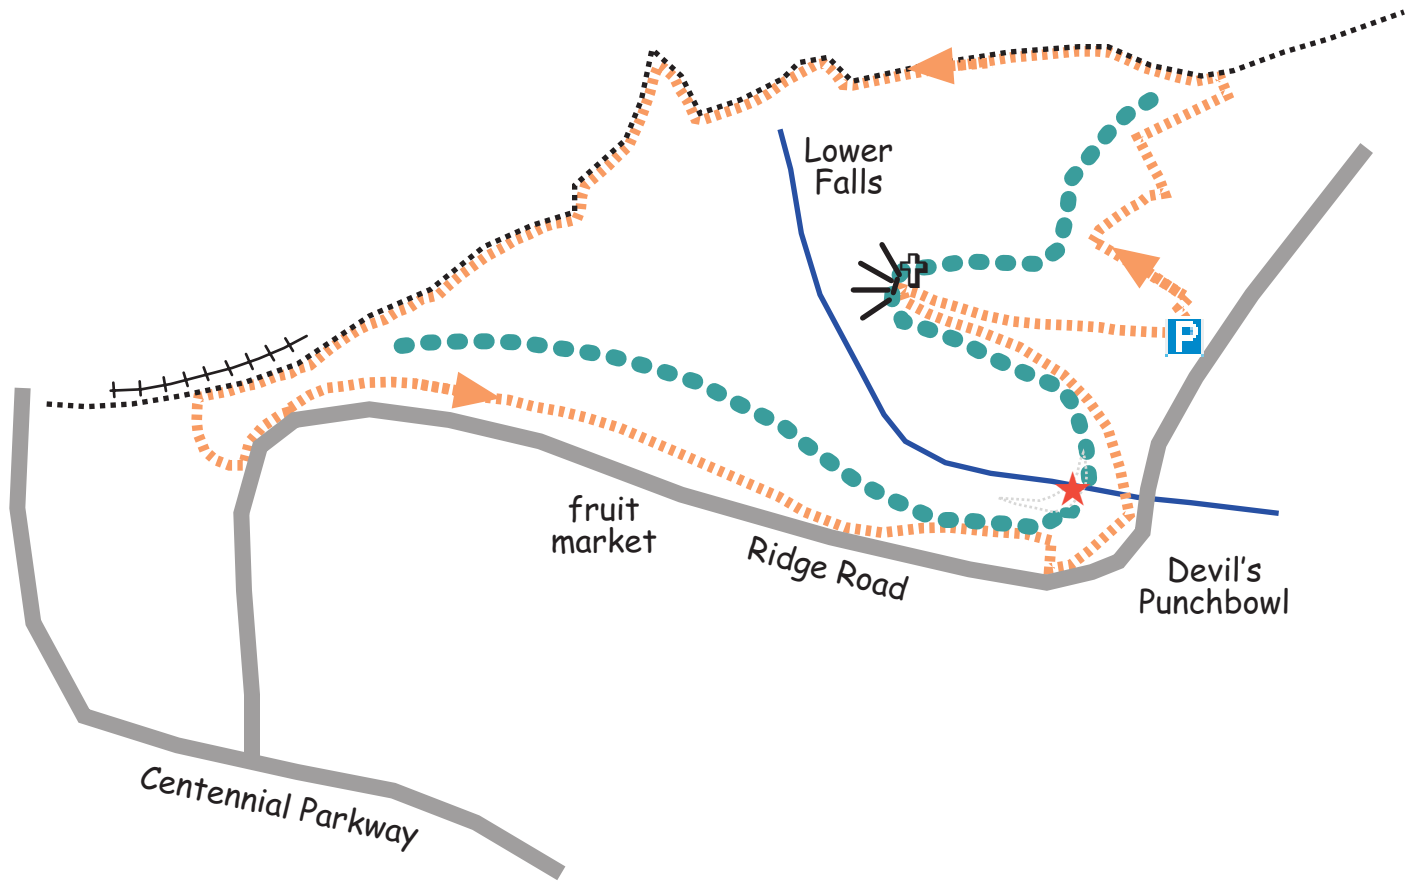

Devil's Punch Bowl

STONEY CREEK

↑ to QEW

..... Main Bruce Trail

..... Hiking Route

— Water

— Roads

..... Escarpment

☞ / ★ / P Lookout/Features/Parking

© copyright torontohiking.com 2003