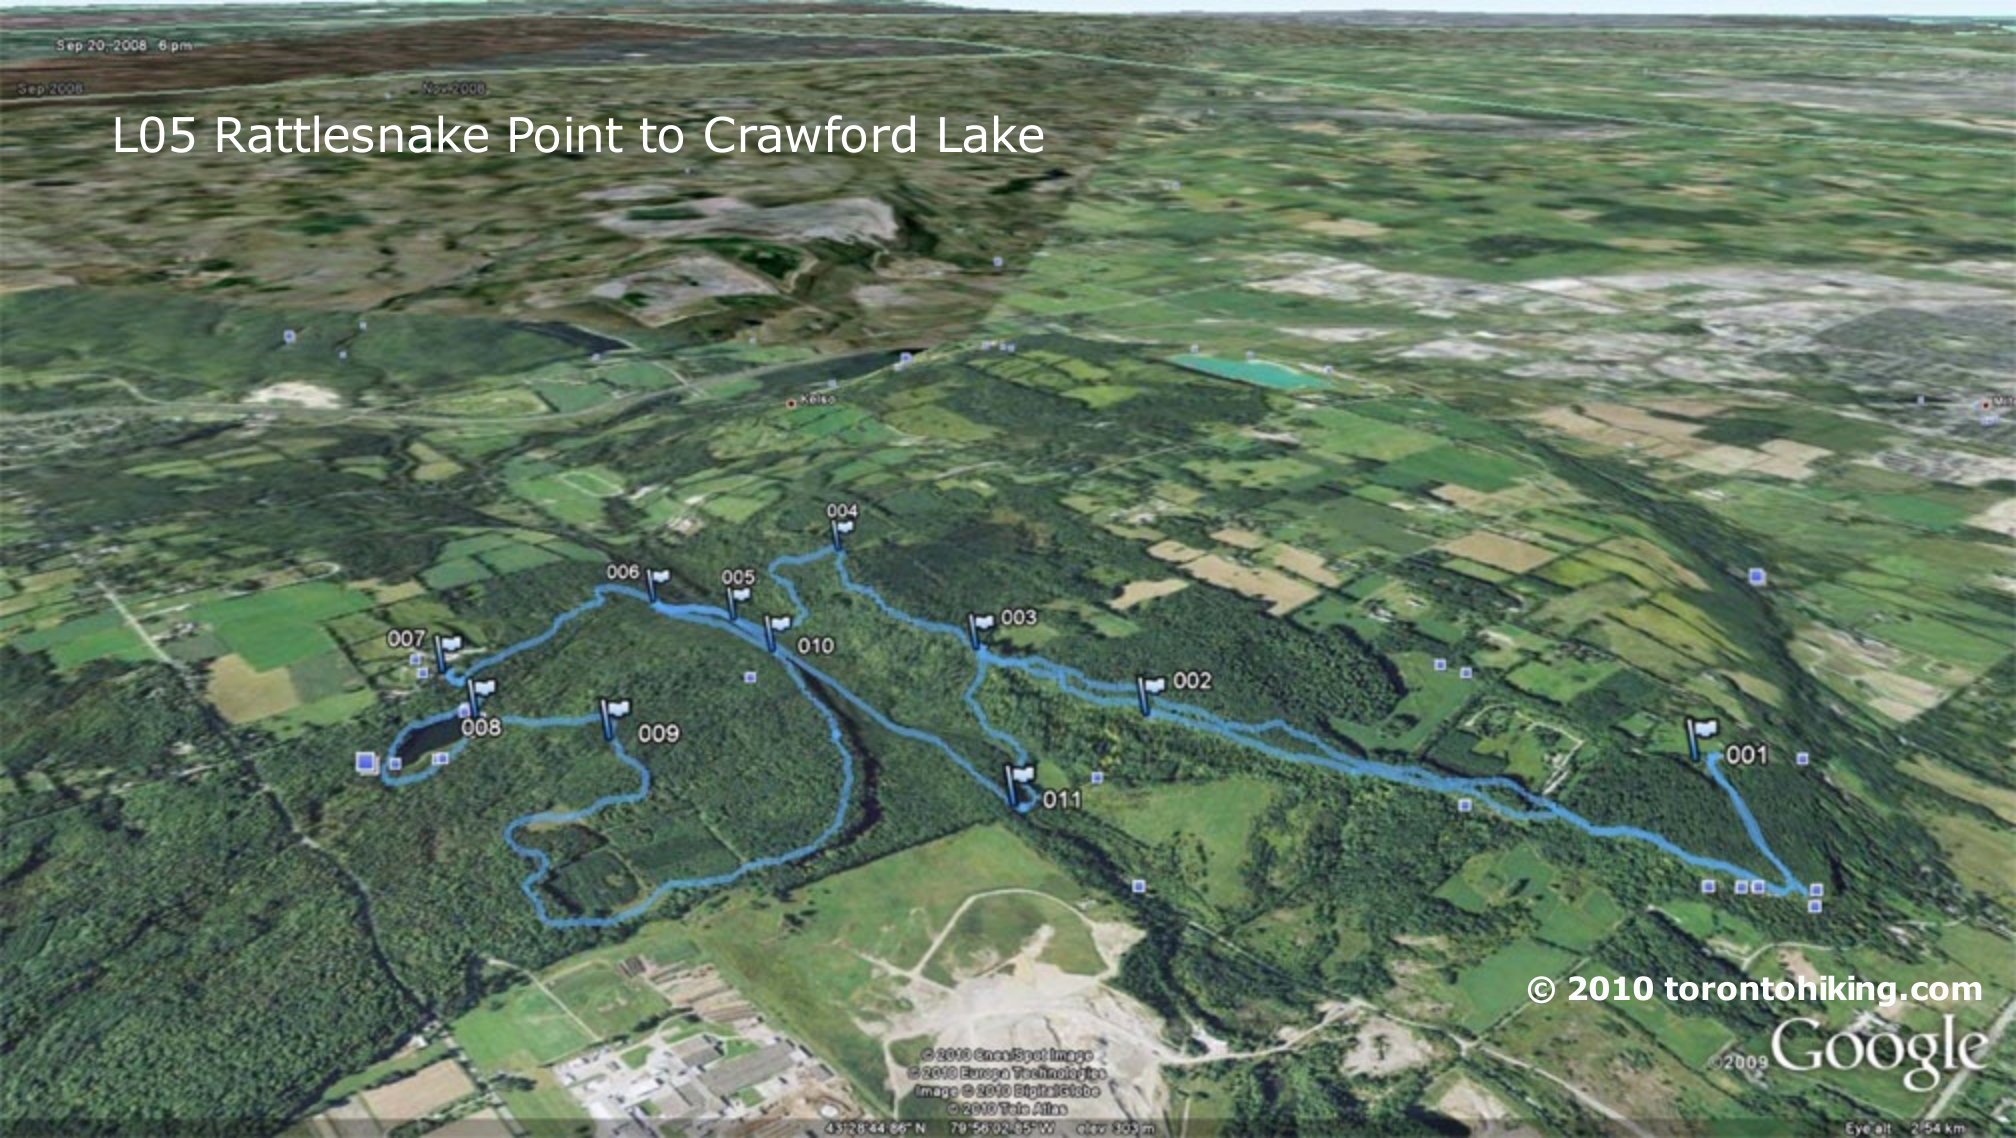

Sep 20, 2008 6 pm

Nov 2008

Sep 2008

L05 Rattlesnake Point to Crawford Lake

© 2010 torontohiking.com

© 2009 Google

© 2010 EarthSat Image
© 2010 Europa Technology
Image © 2010 DigitalGlobe
© 2010 Terra Atlas

43°28'44.66" N 79°56'02.65" W elev 303 m

Eye alt 2.54 km