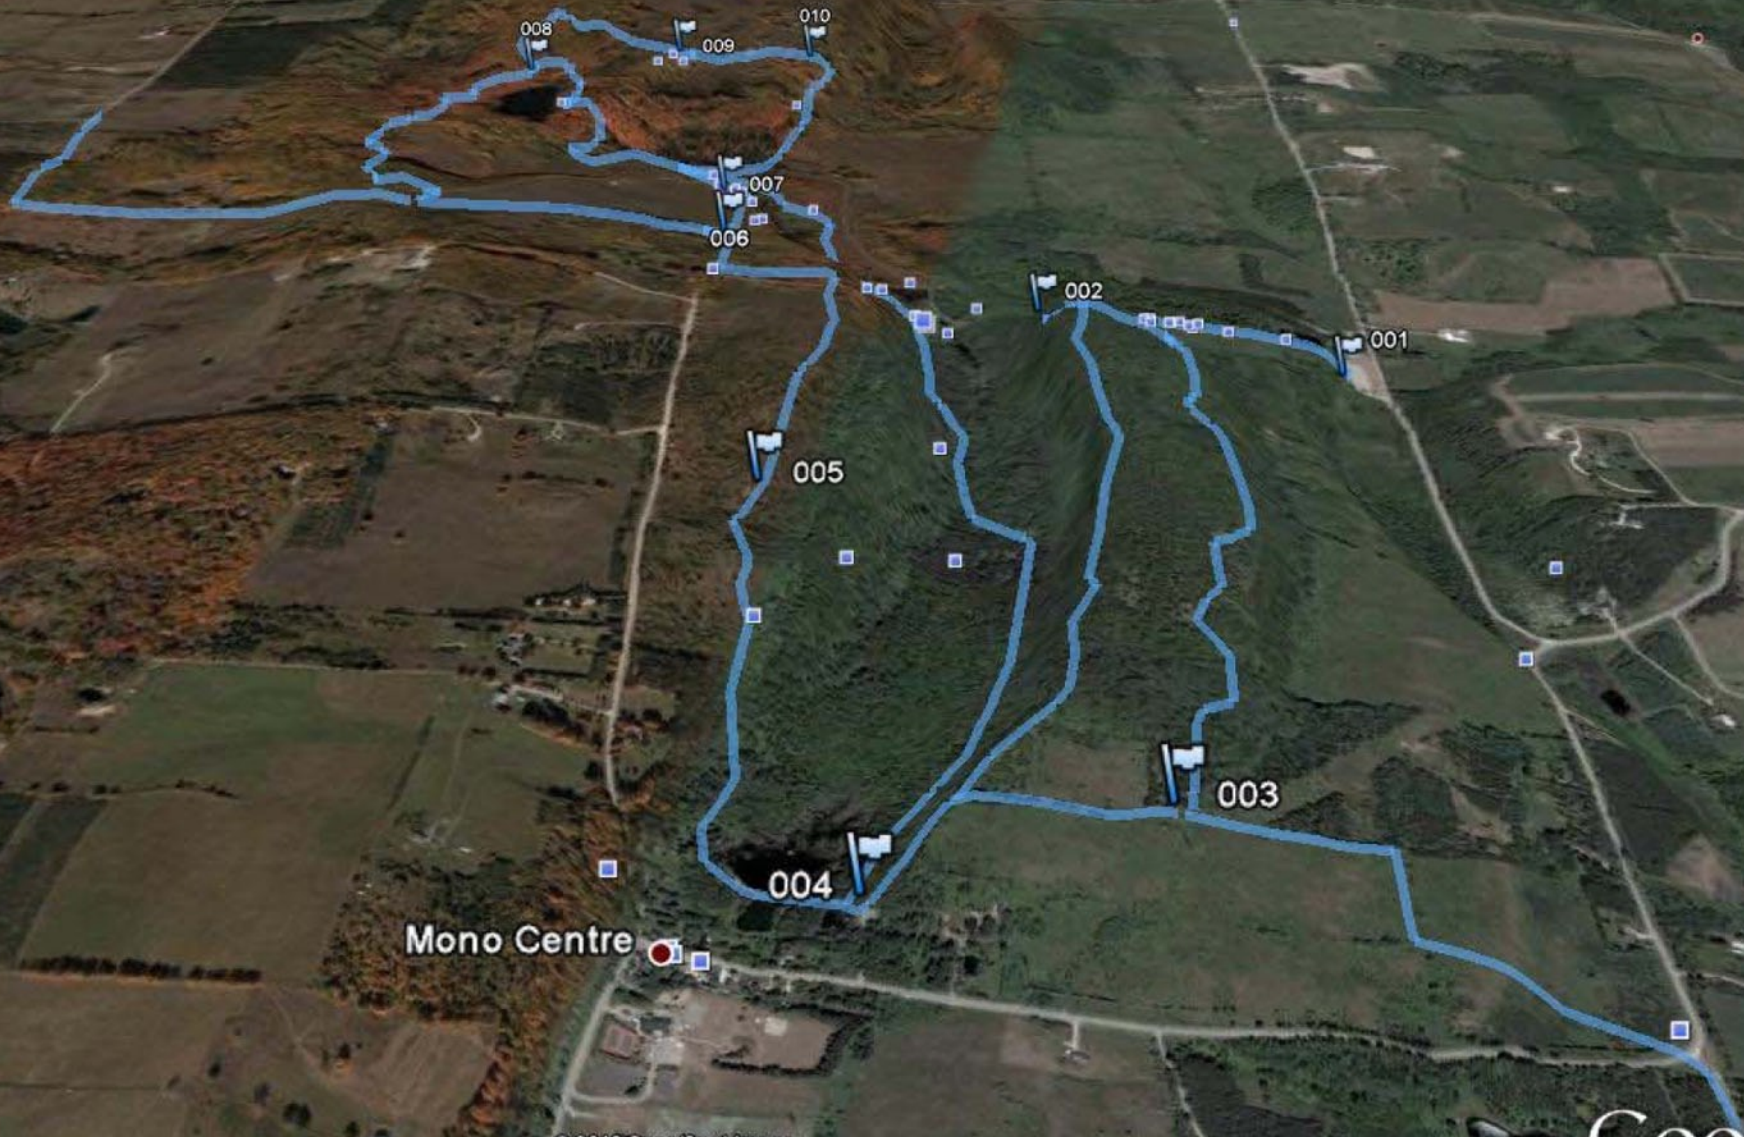

2 pm

L13 Satellite View Mono Cliffs PP

Mono Centre

© 2010 Cnes/Spot Image
Image © 2010 DigitalGlobe

© 2010 Tele Atlas

44°02'10.32" N 80°04'28.94" W elev 483 m

© torontohiking.com 2010

© 2009

Google

Eye alt 2.87 km