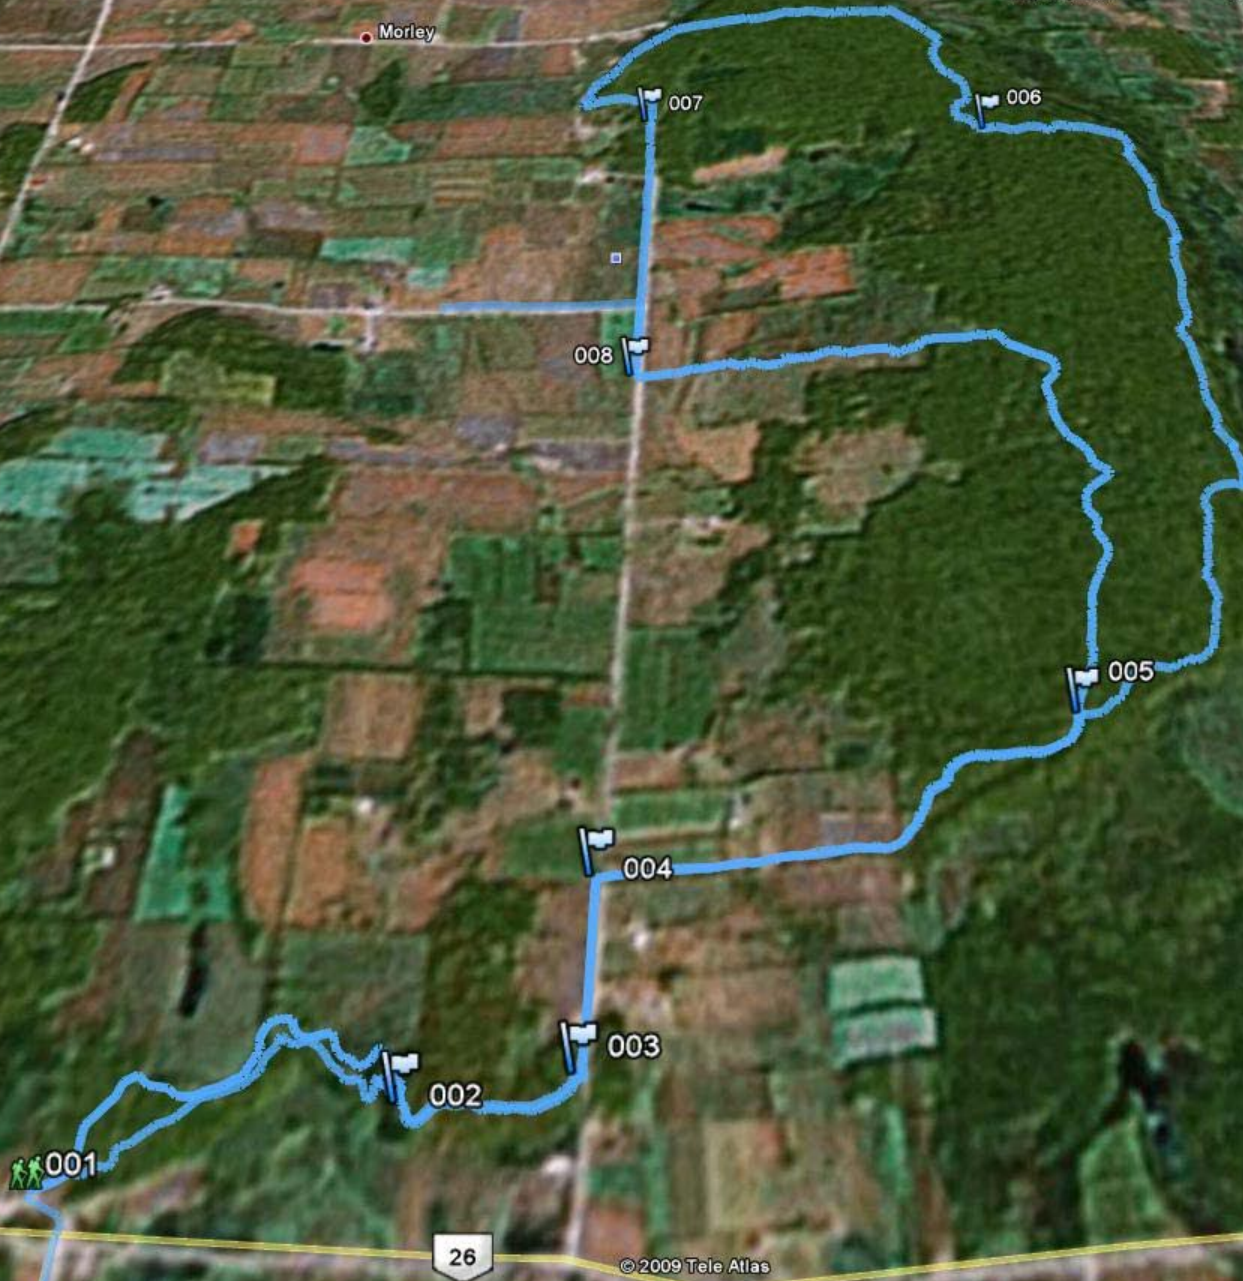

# Satellite View L32 Bayview Extension

Sep 15, 2007

Jun 3, 2008

Morley

26

©2009 Tele Atlas

Image © 2009 TerraMetrics

elev 369 m

©2008 Google

©torontohiking.com 2009

Eye alt 5.58 km

lat 44.613059° lon -80.724420°