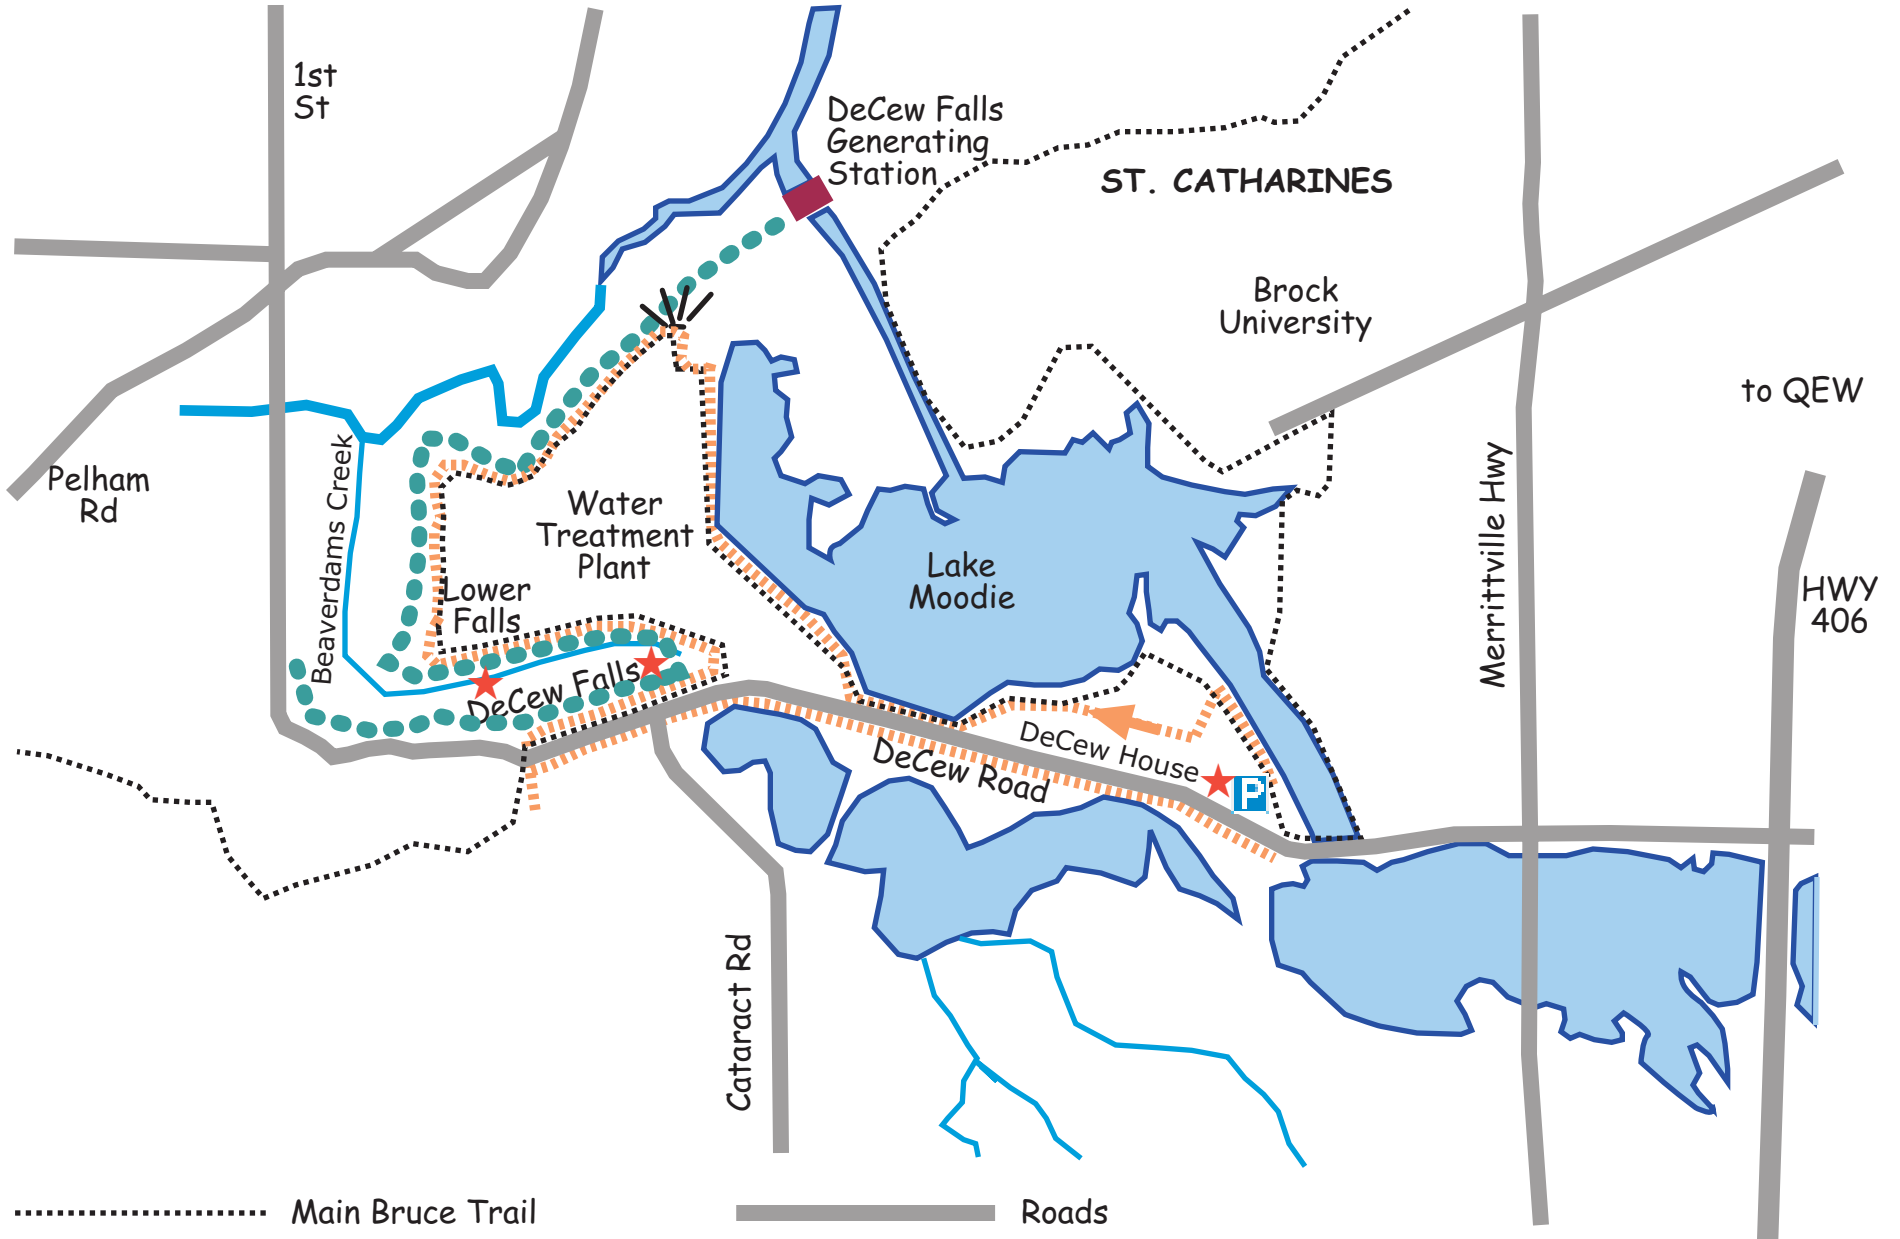

DeCew Falls

- Main Bruce Trail
- - - - - Hiking Route
- Water
- Lookout/Features/Parking

———— Roads

..... Escarpment

© copyright torontohiking.com 2003