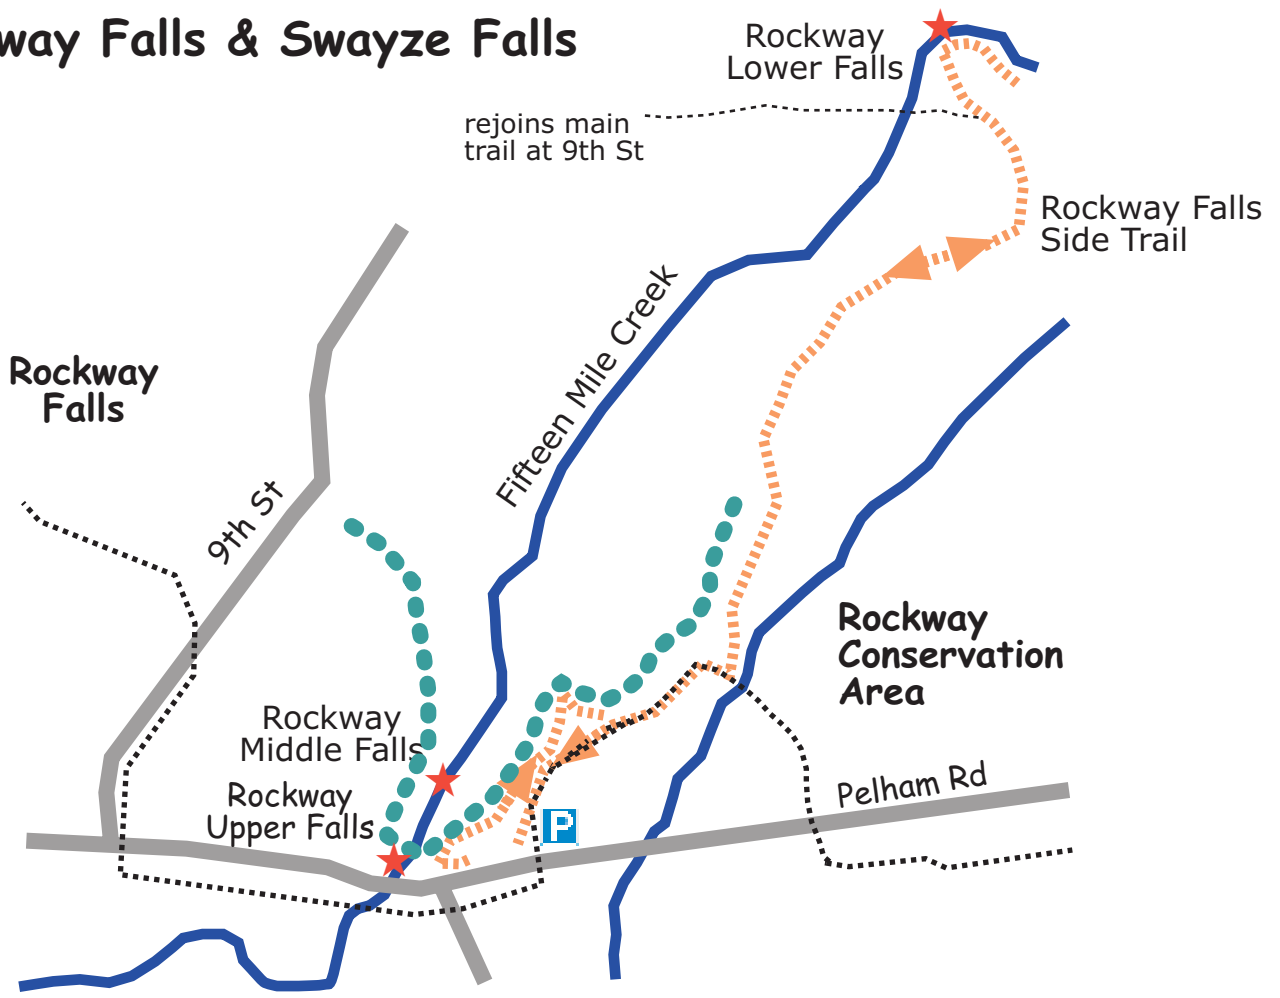

Rockway Falls & Swayze Falls

- Main Bruce Trail
- Hiking Route
- Water
- Roads
- Escarpment
- ⦿ / ★ / P Lookout/Features/Parking