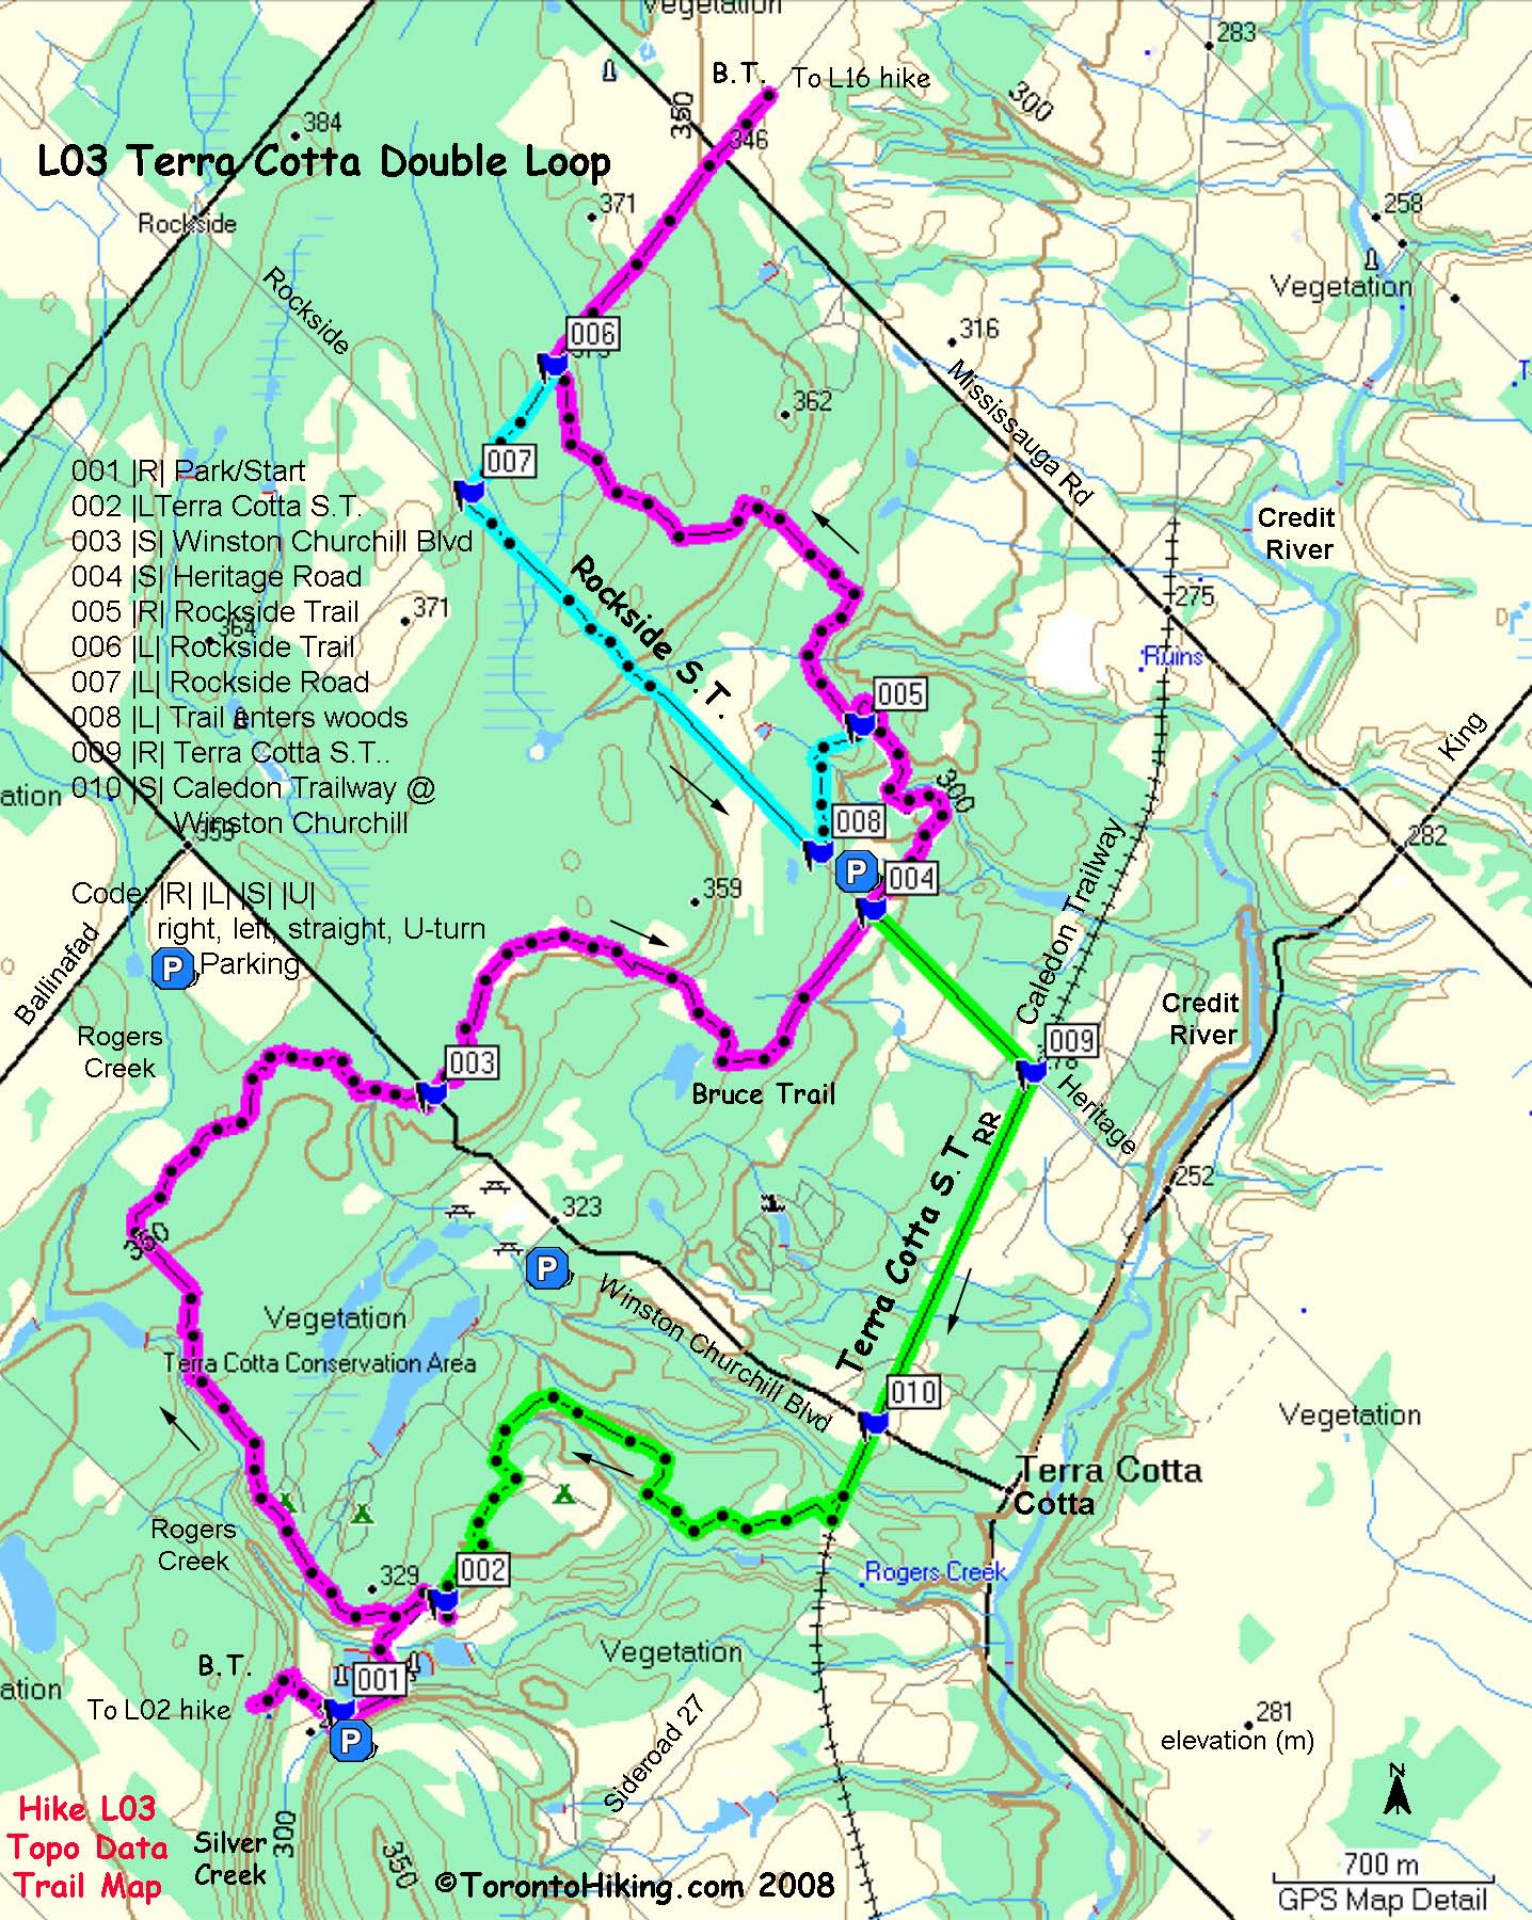

# L03 Terra Cotta Double Loop

- 001 |R| Park/Start
- 002 |L| Terra Cotta S.T.
- 003 |S| Winston Churchill Blvd
- 004 |S| Heritage Road
- 005 |R| Rockside Trail
- 006 |L| Rockside Trail
- 007 |L| Rockside Road
- 008 |L| Trail enters woods
- 009 |R| Terra Cotta S.T.
- 010 |S| Caledon Trailway @ Winston Churchill

Code |R| |L| |S| |U|  
 right, left, straight, U-turn  
 P Parking

Hike L03  
 Topo Data  
 Trail Map