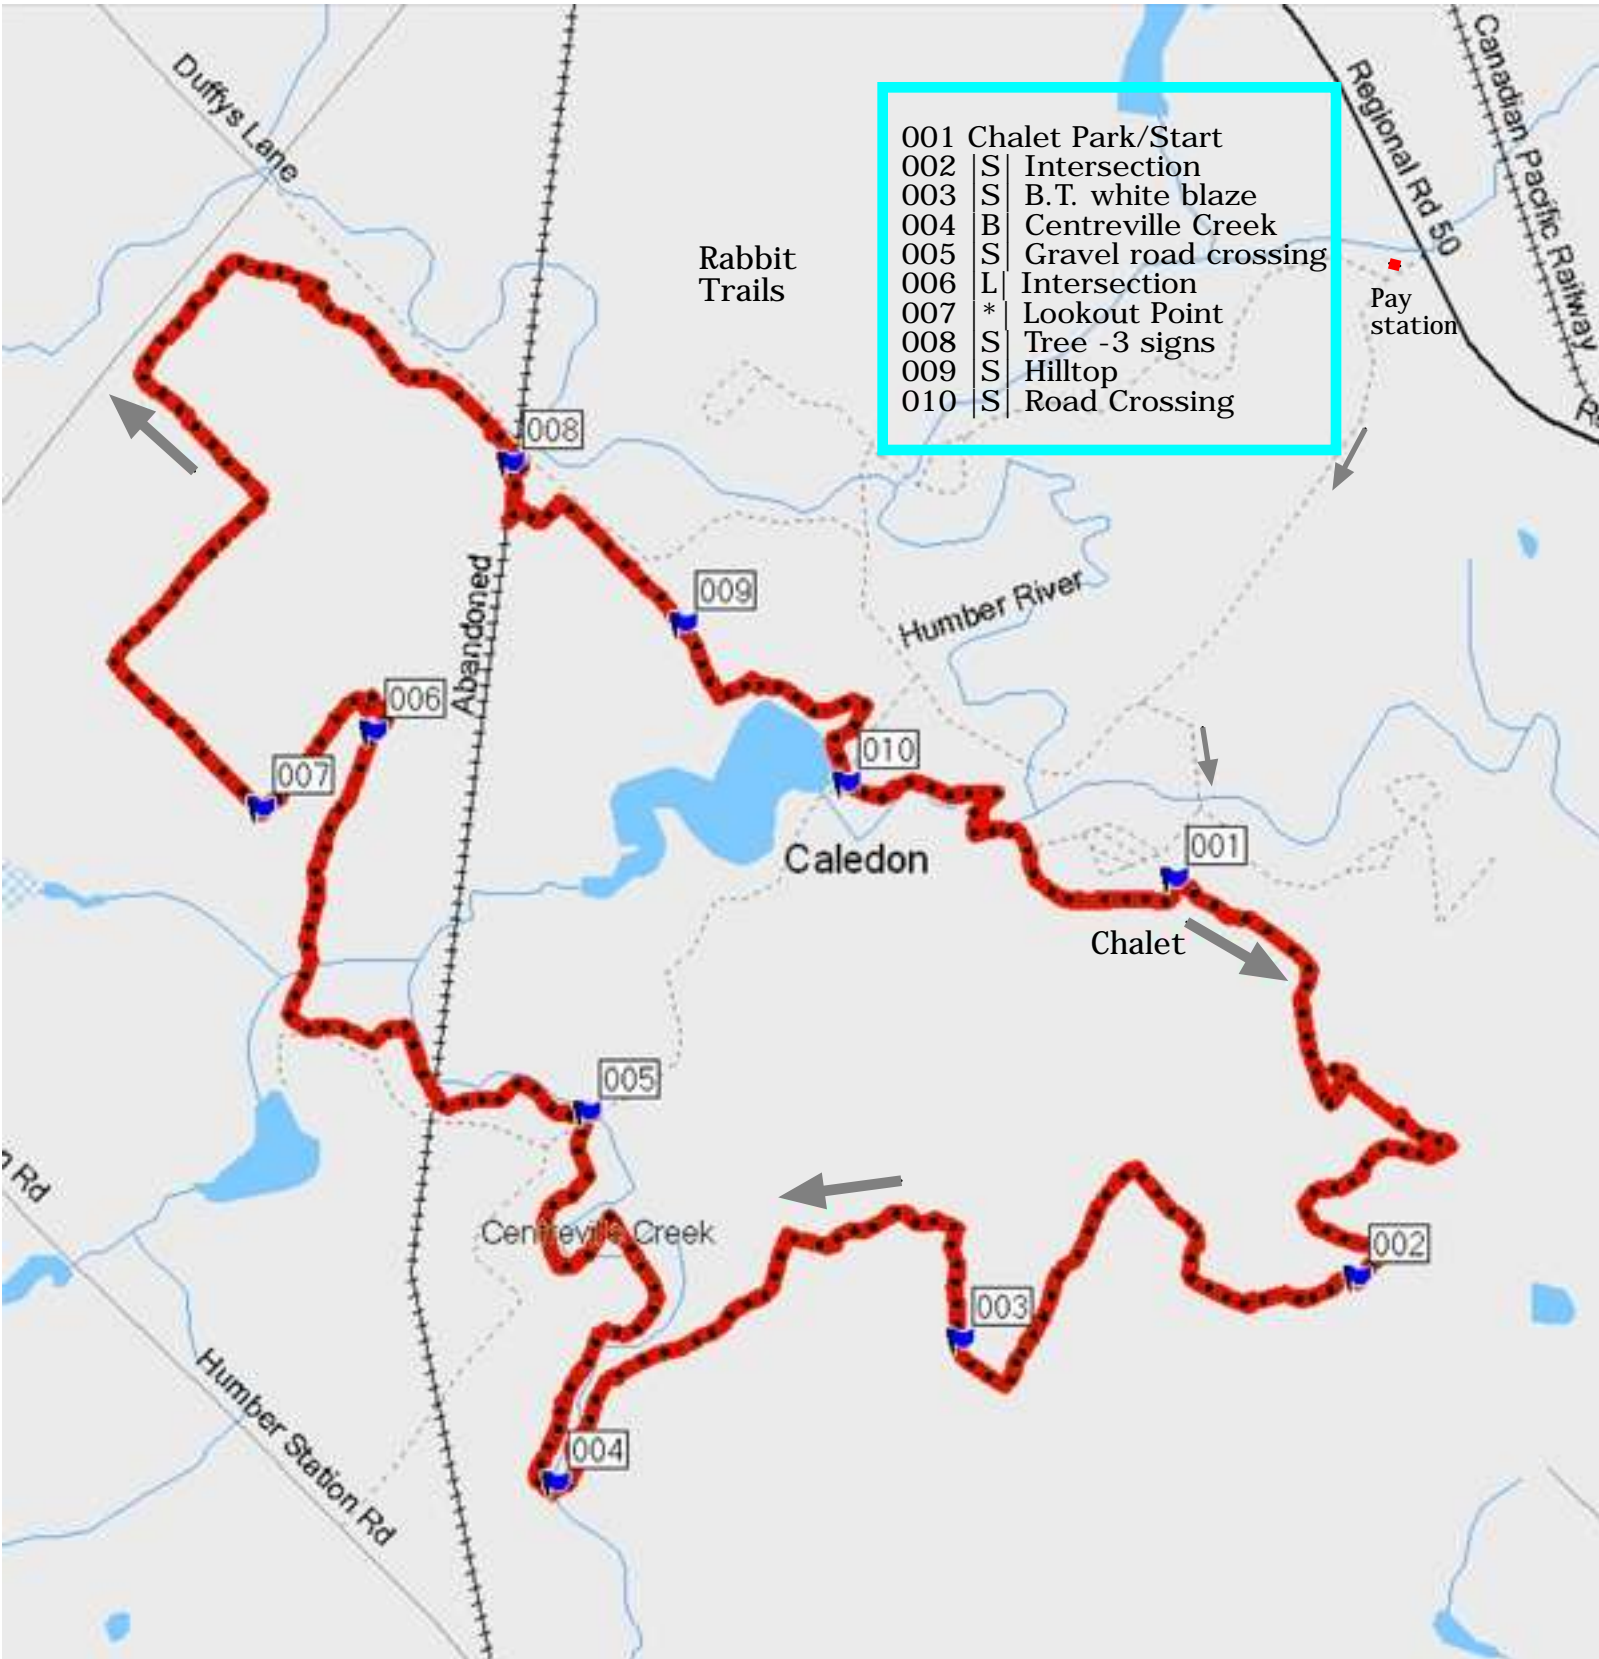

# L15 - Albion Hills CA

- Feature Route - RedTrail
- Side Trail
- Other Trail
- Extensions/Connections

- Waypoint Codes:
- |                     |              |
|---------------------|--------------|
| L  = Turn Left      | B  = Bridge  |
| R  = Turn Right     | *  = Lookout |
| S  = Straight Ahead |              |