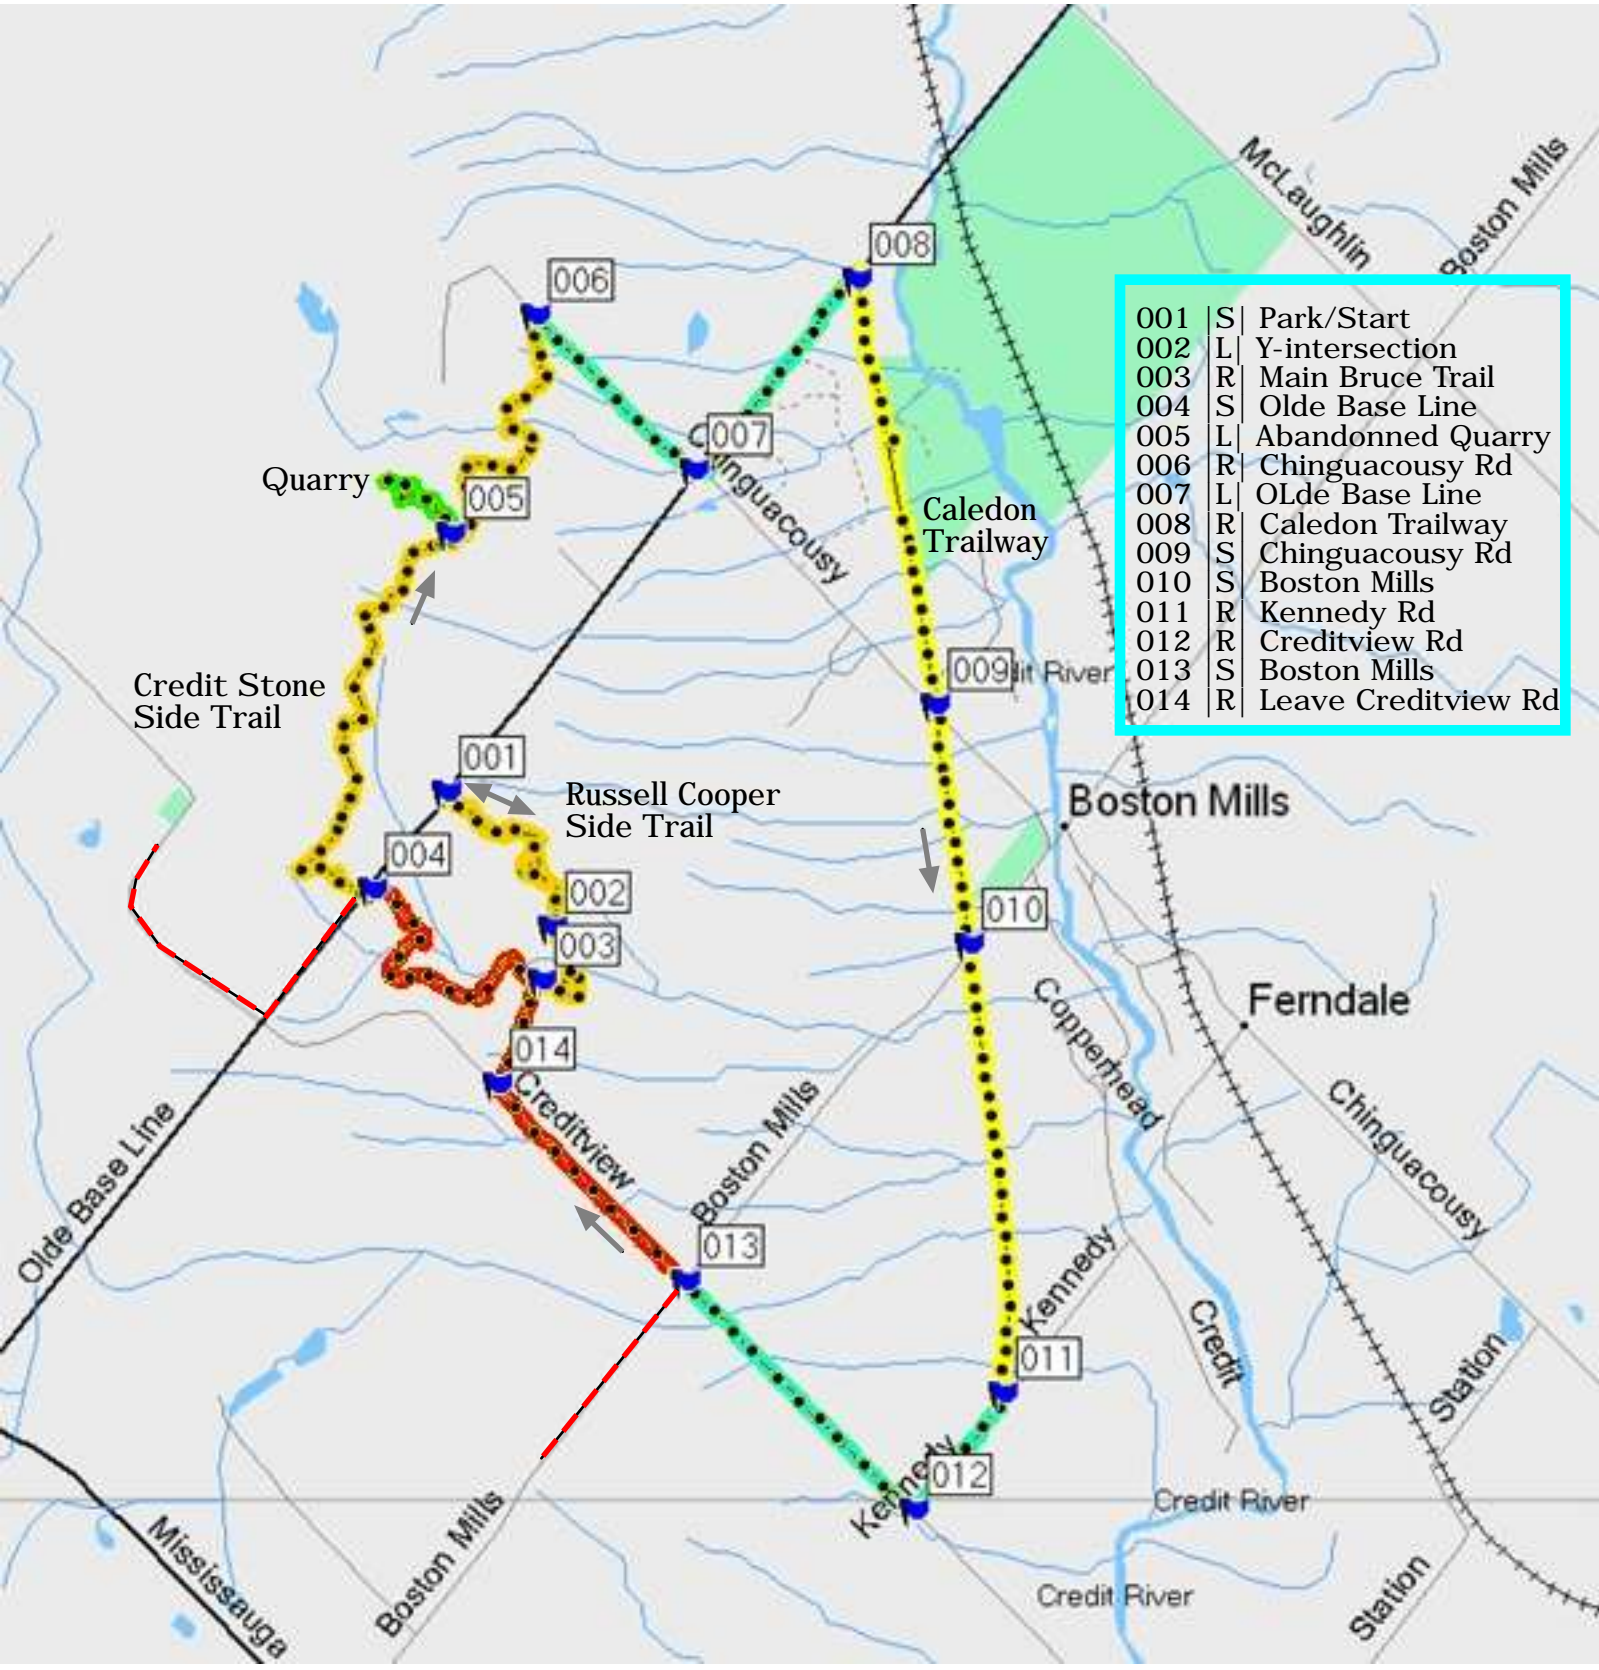

L16 - Cheltenham Badlands

001	S	Park/Start
002	L	Y-intersection
003	R	Main Bruce Trail
004	S	Olde Base Line
005	L	Abandoned Quarry
006	R	Chinguacousy Rd
007	L	OLde Base Line
008	R	Caledon Trailway
009	S	Chinguacousy Rd
010	S	Boston Mills
011	R	Kennedy Rd
012	R	Creditview Rd
013	S	Boston Mills
014	R	Leave Creditview Rd

- Main Bruce Trail
- Side Trails
- Caledon Trailway
- Road Connections

Waypoint Code:
 |L| = Keep Left
 |R| = Keep Right
 |S| = Straight Ahead
 © copyright torontohiking.com 2005