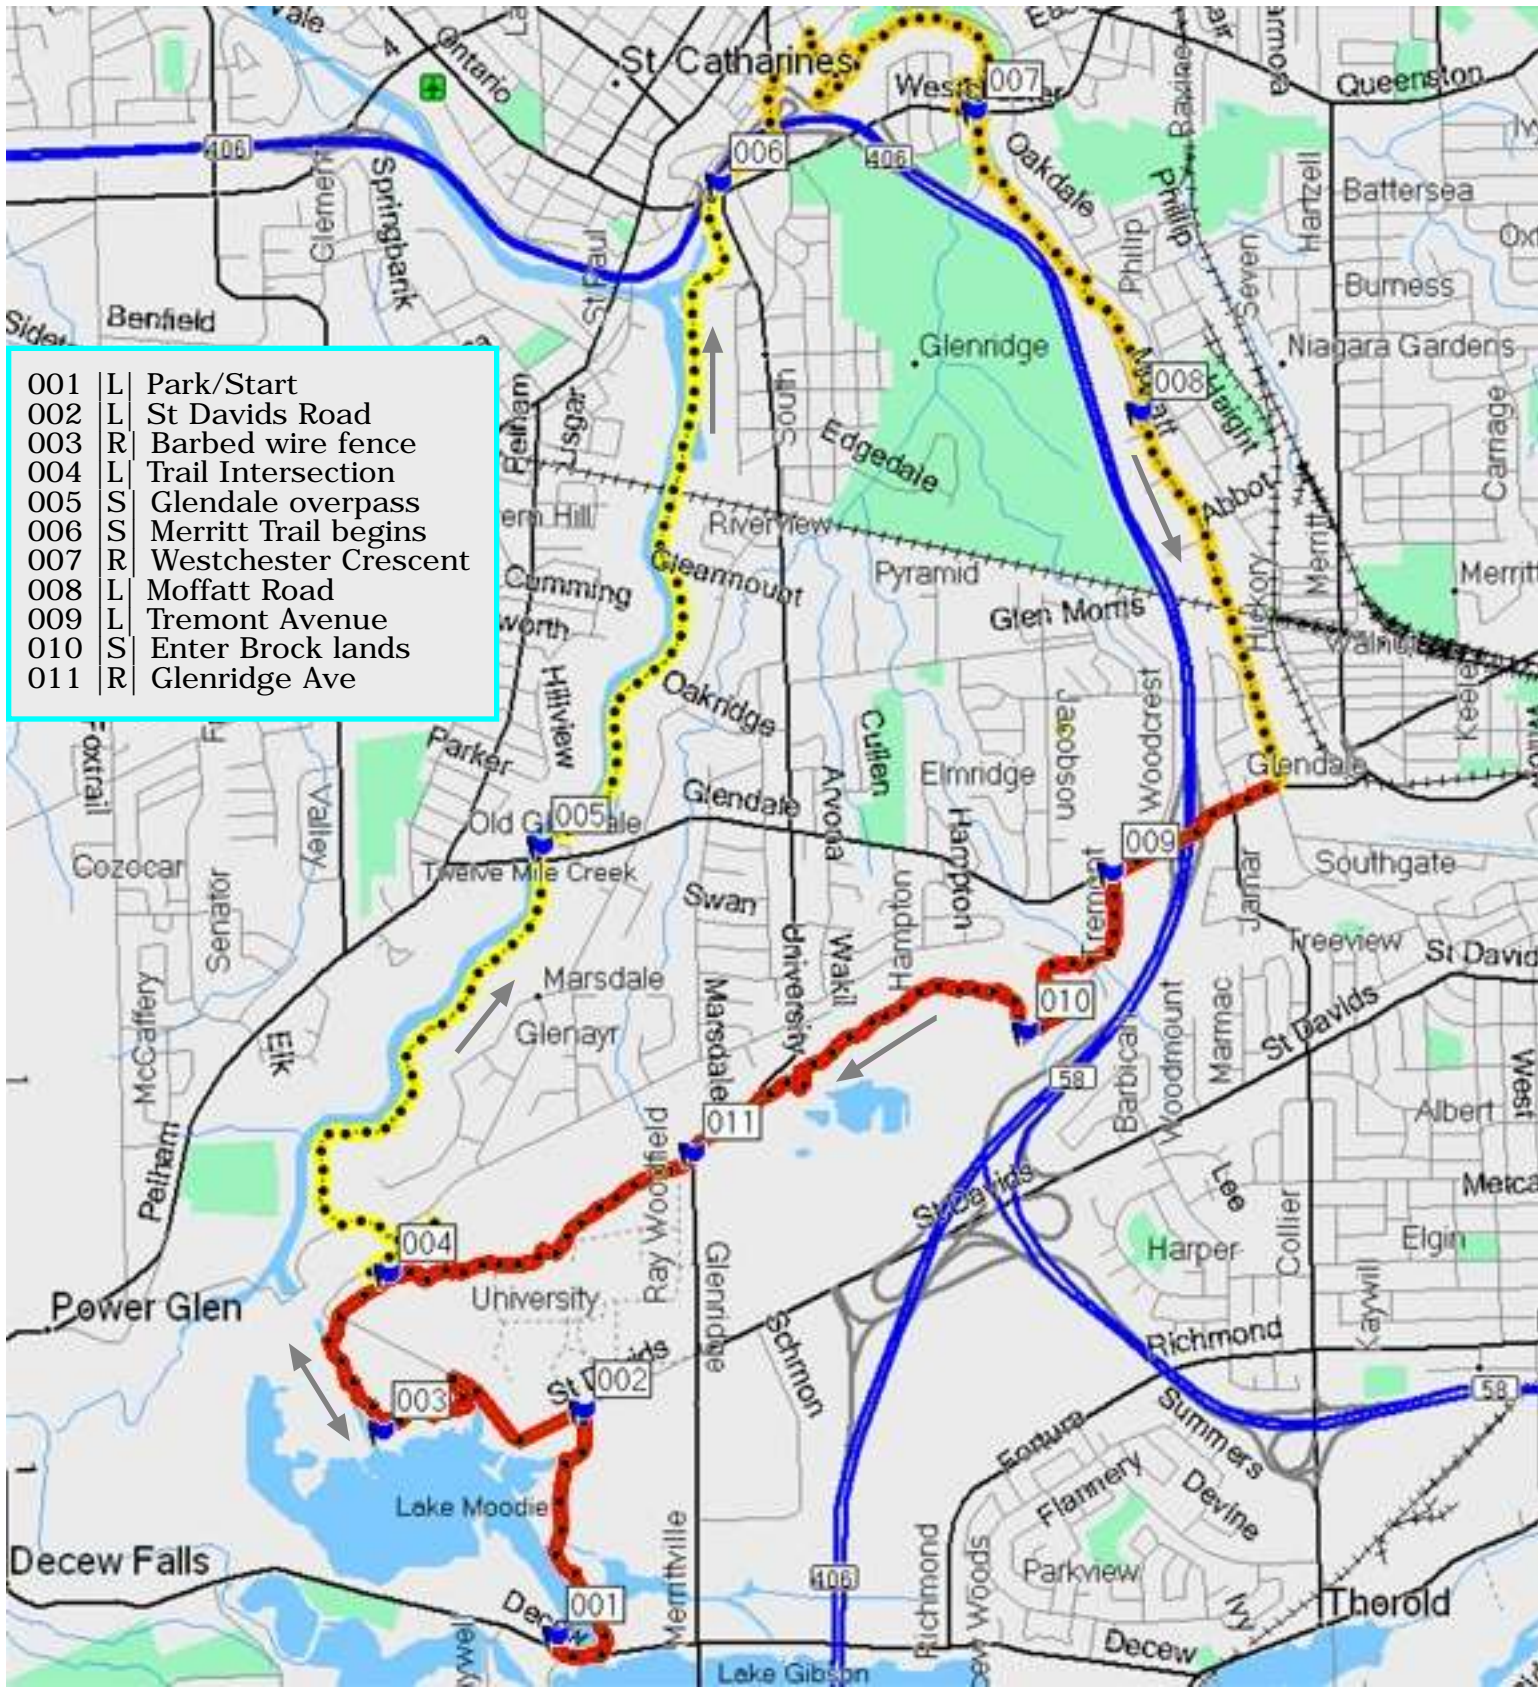

L17 - Thorold North Canals

001	L	Park/Start
002	L	St Davids Road
003	R	Barbed wire fence
004	L	Trail Intersection
005	S	Glendale overpass
006	S	Merritt Trail begins
007	R	Westchester Crescent
008	L	Moffatt Road
009	L	Tremont Avenue
010	S	Enter Brock lands
011	R	Glenridge Ave

- Main Bruce Trail
- Merritt Trail
- Twelve Trail

Waypoint Code:

- |L| = Turn Left
- |R| = Turn Right
- |S| = Straight Ahead