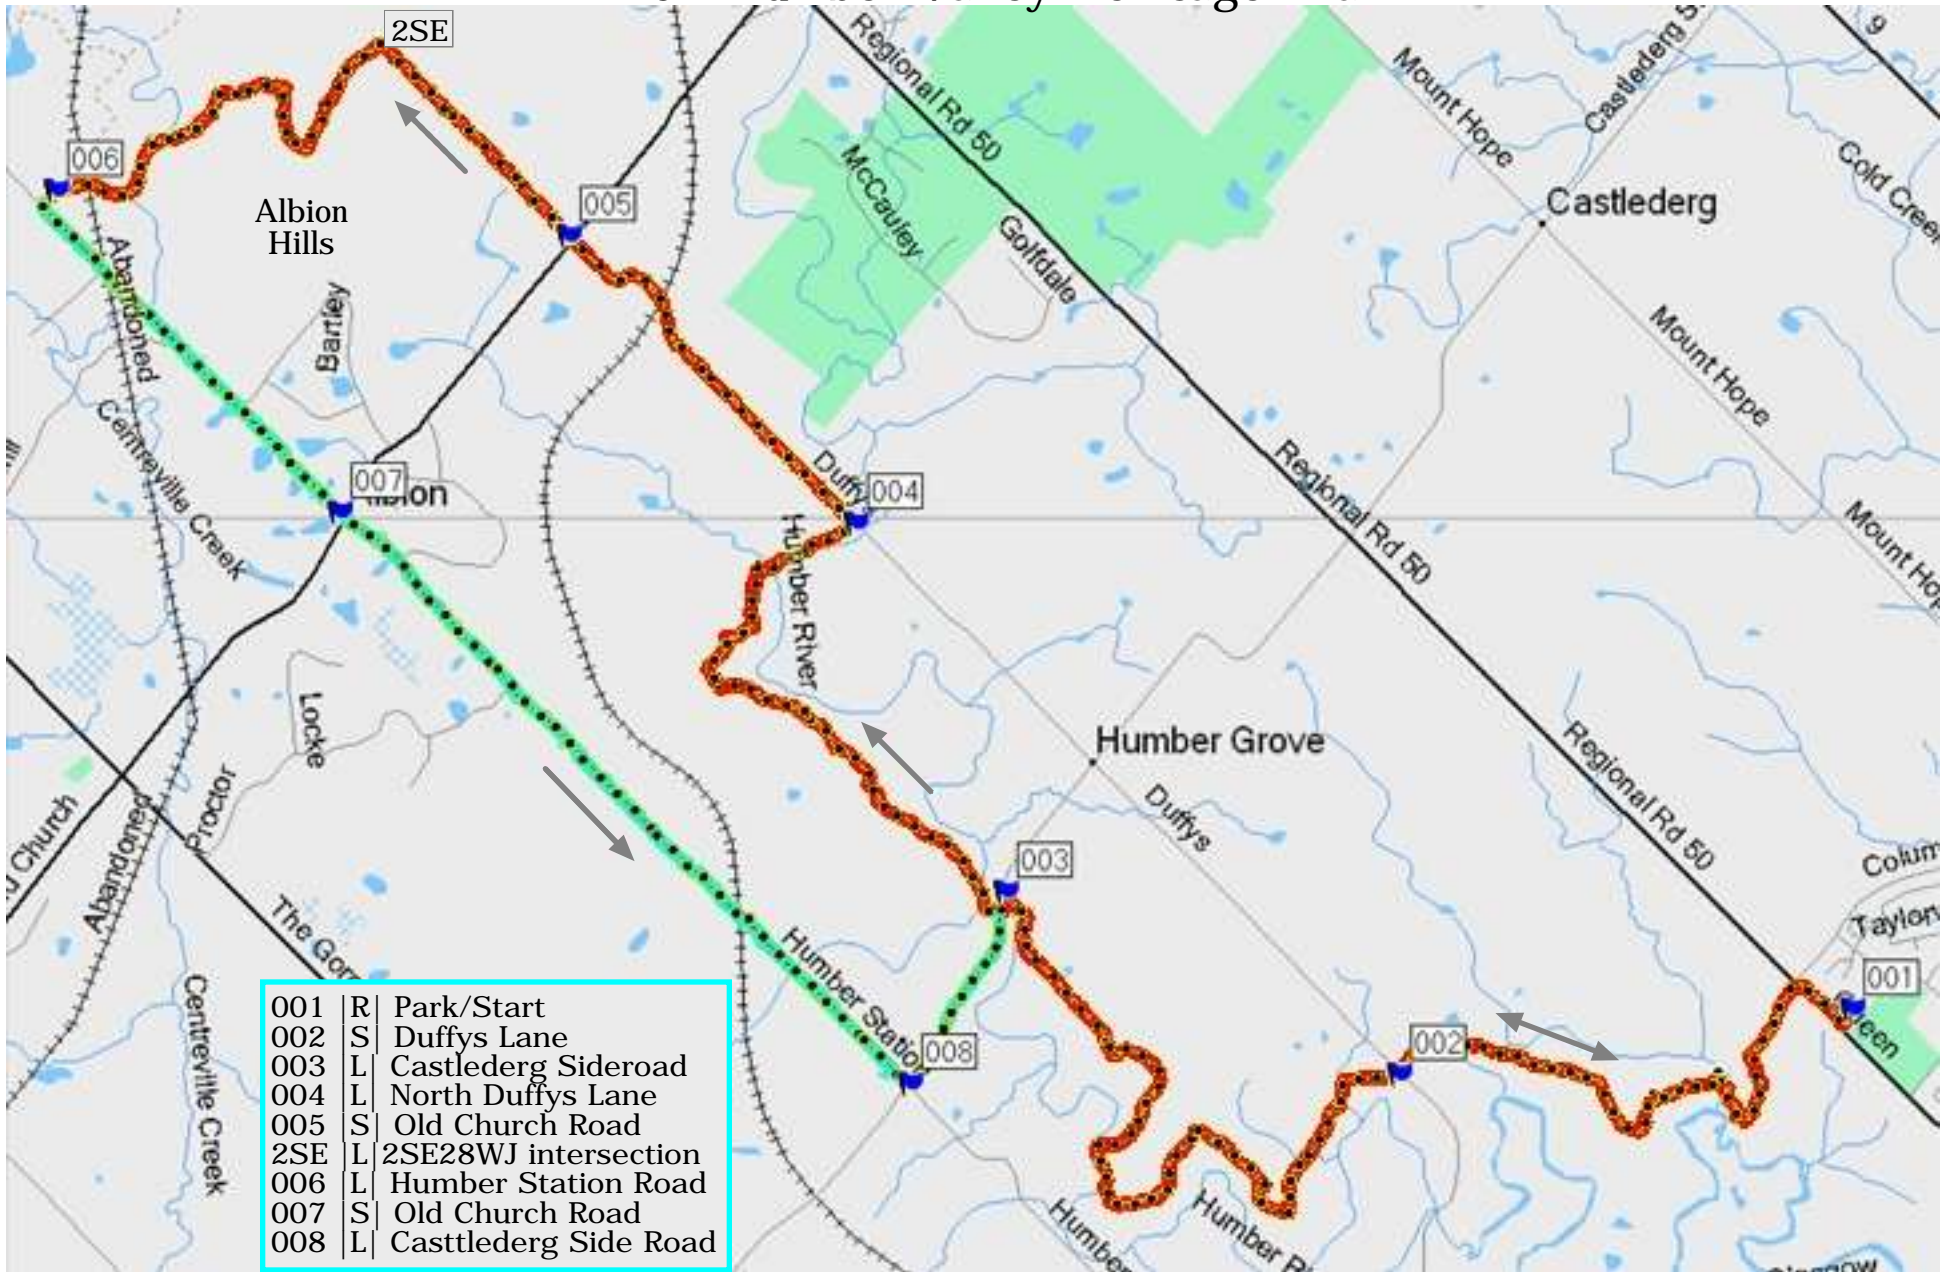

# L19 - Humber Valley Heritage Trail

- ▬ Humber Valley Heritage Trail
- ▬ Side Trail
- ▬ Road connection to make loop

Waypoint Code:  
 |L| = Turn Left  
 |R| = Turn Right  
 |S| = Straight Ahead