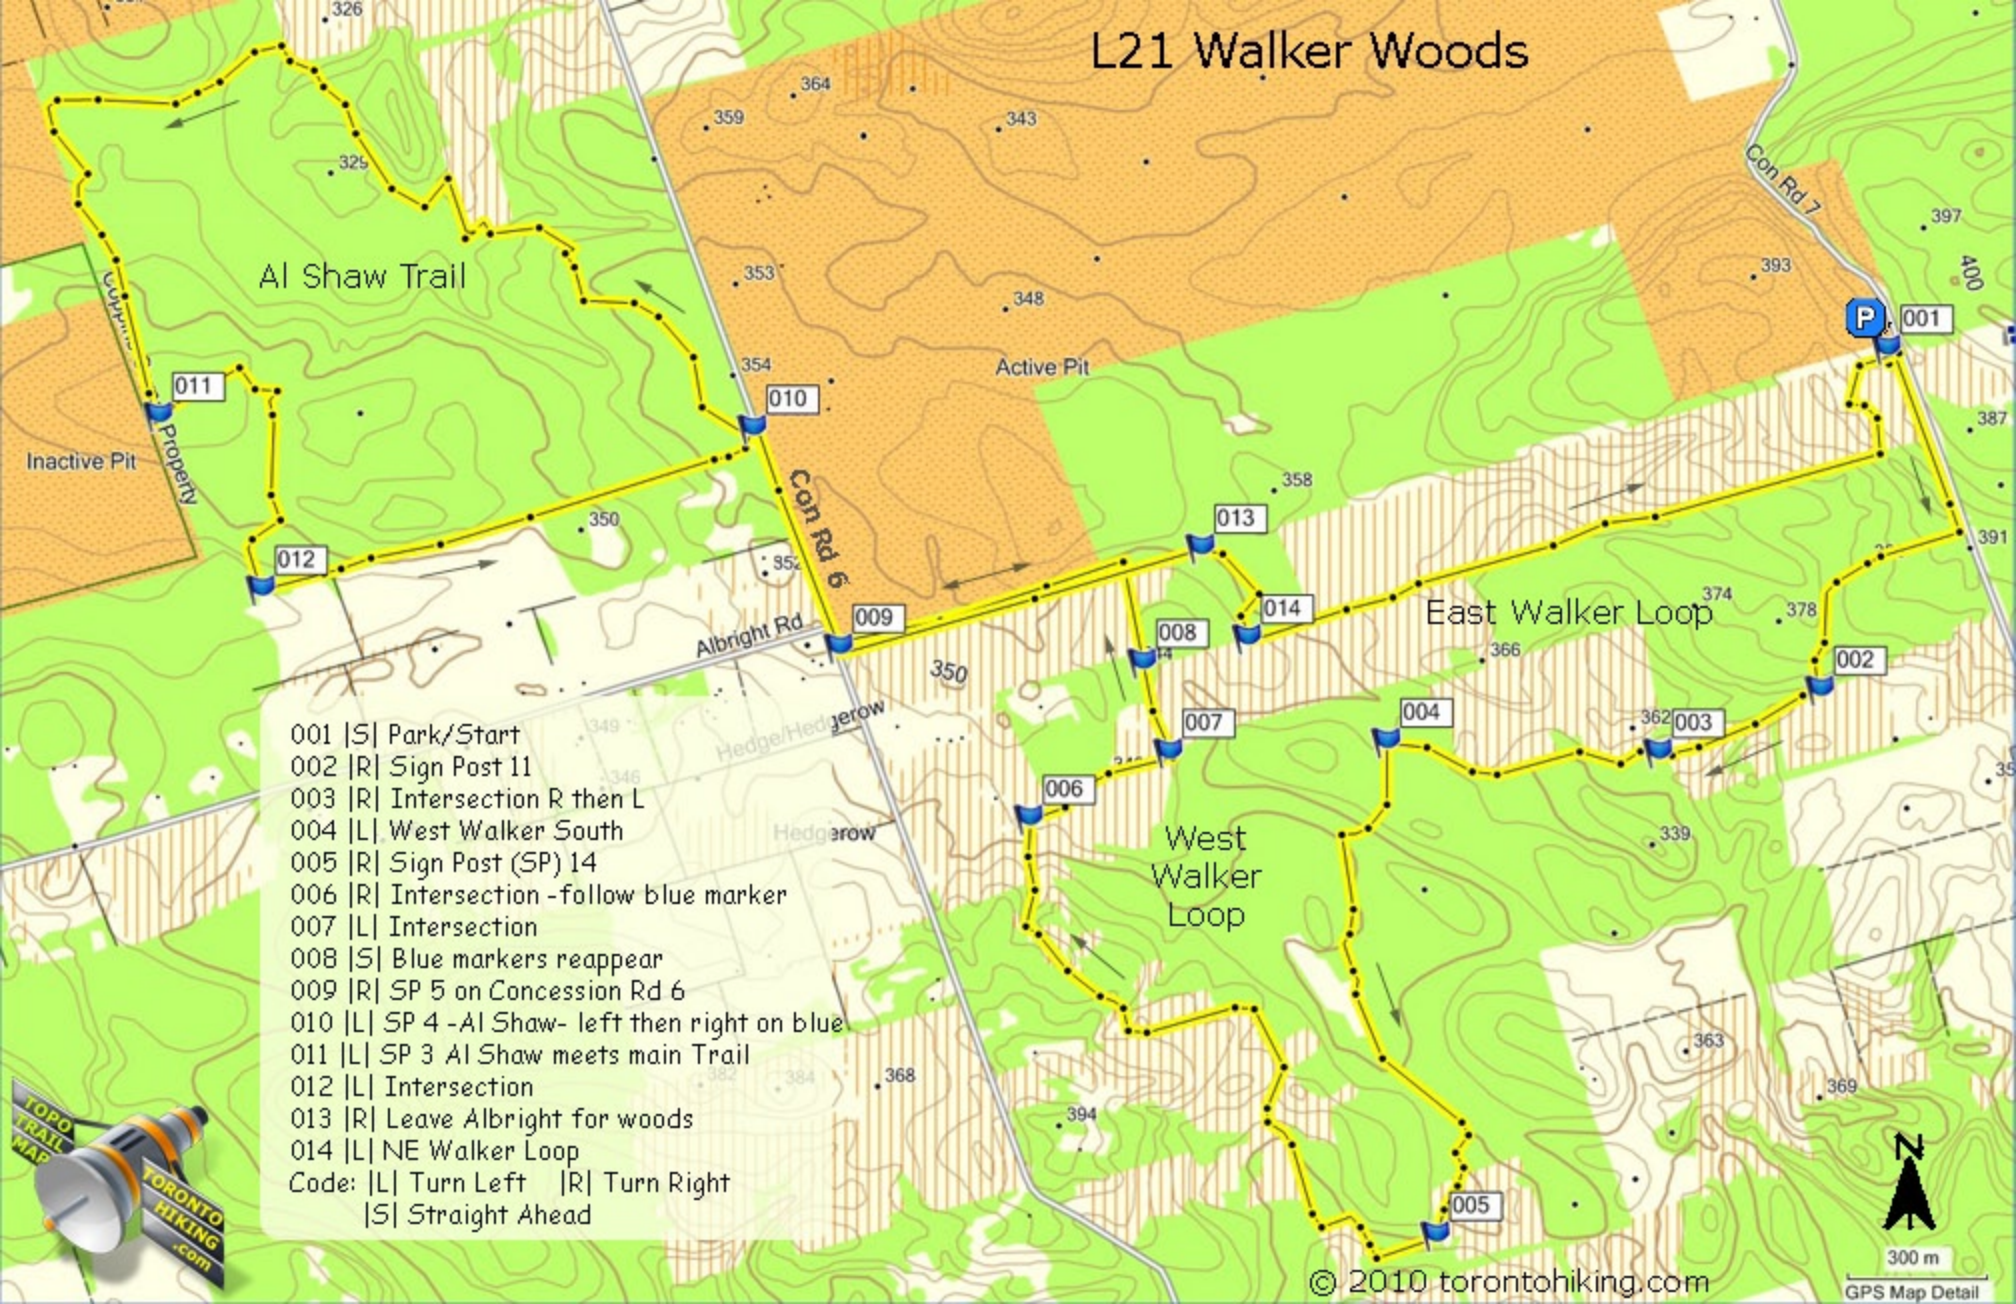

# L21 Walker Woods

Al Shaw Trail

Active Pit

East Walker Loop

West Walker Loop

- 001 |S| Park/Start
  - 002 |R| Sign Post 11
  - 003 |R| Intersection R then L
  - 004 |L| West Walker South
  - 005 |R| Sign Post (SP) 14
  - 006 |R| Intersection -follow blue marker
  - 007 |L| Intersection
  - 008 |S| Blue markers reappear
  - 009 |R| SP 5 on Concession Rd 6
  - 010 |L| SP 4 -Al Shaw- left then right on blue
  - 011 |L| SP 3 Al Shaw meets main Trail
  - 012 |L| Intersection
  - 013 |R| Leave Albright for woods
  - 014 |L| NE Walker Loop
- Code: |L| Turn Left |R| Turn Right  
|S| Straight Ahead