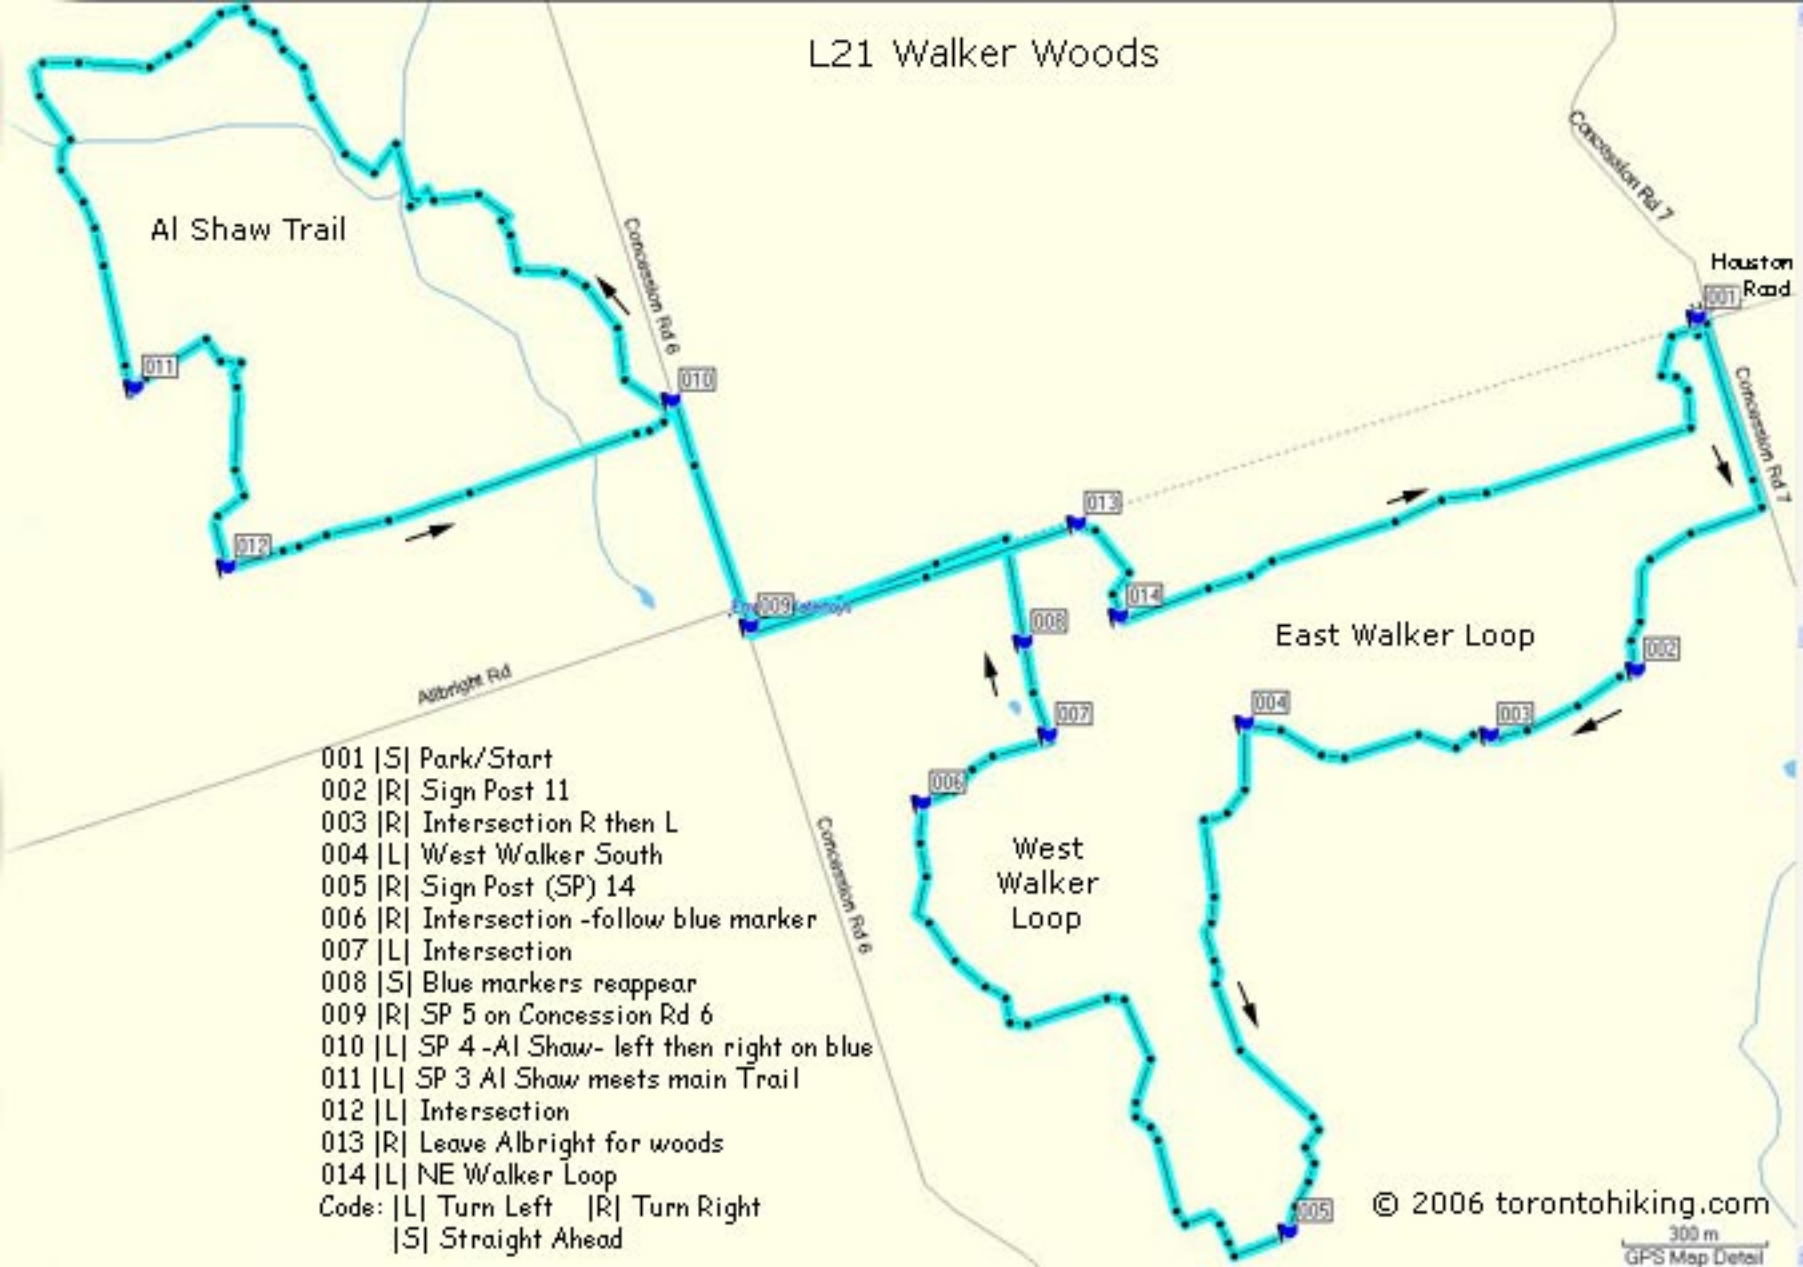

L21 Walker Woods

Al Shaw Trail

West Walker Loop

East Walker Loop

- 001 |S| Park/Start
- 002 |R| Sign Post 11
- 003 |R| Intersection R then L
- 004 |L| West Walker South
- 005 |R| Sign Post (SP) 14
- 006 |R| Intersection -follow blue marker
- 007 |L| Intersection
- 008 |S| Blue markers reappear
- 009 |R| SP 5 on Concession Rd 6
- 010 |L| SP 4 -Al Shaw- left then right on blue
- 011 |L| SP 3 Al Shaw meets main Trail
- 012 |L| Intersection
- 013 |R| Leave Albright for woods
- 014 |L| NE Walker Loop
- Code: |L| Turn Left |R| Turn Right
- |S| Straight Ahead