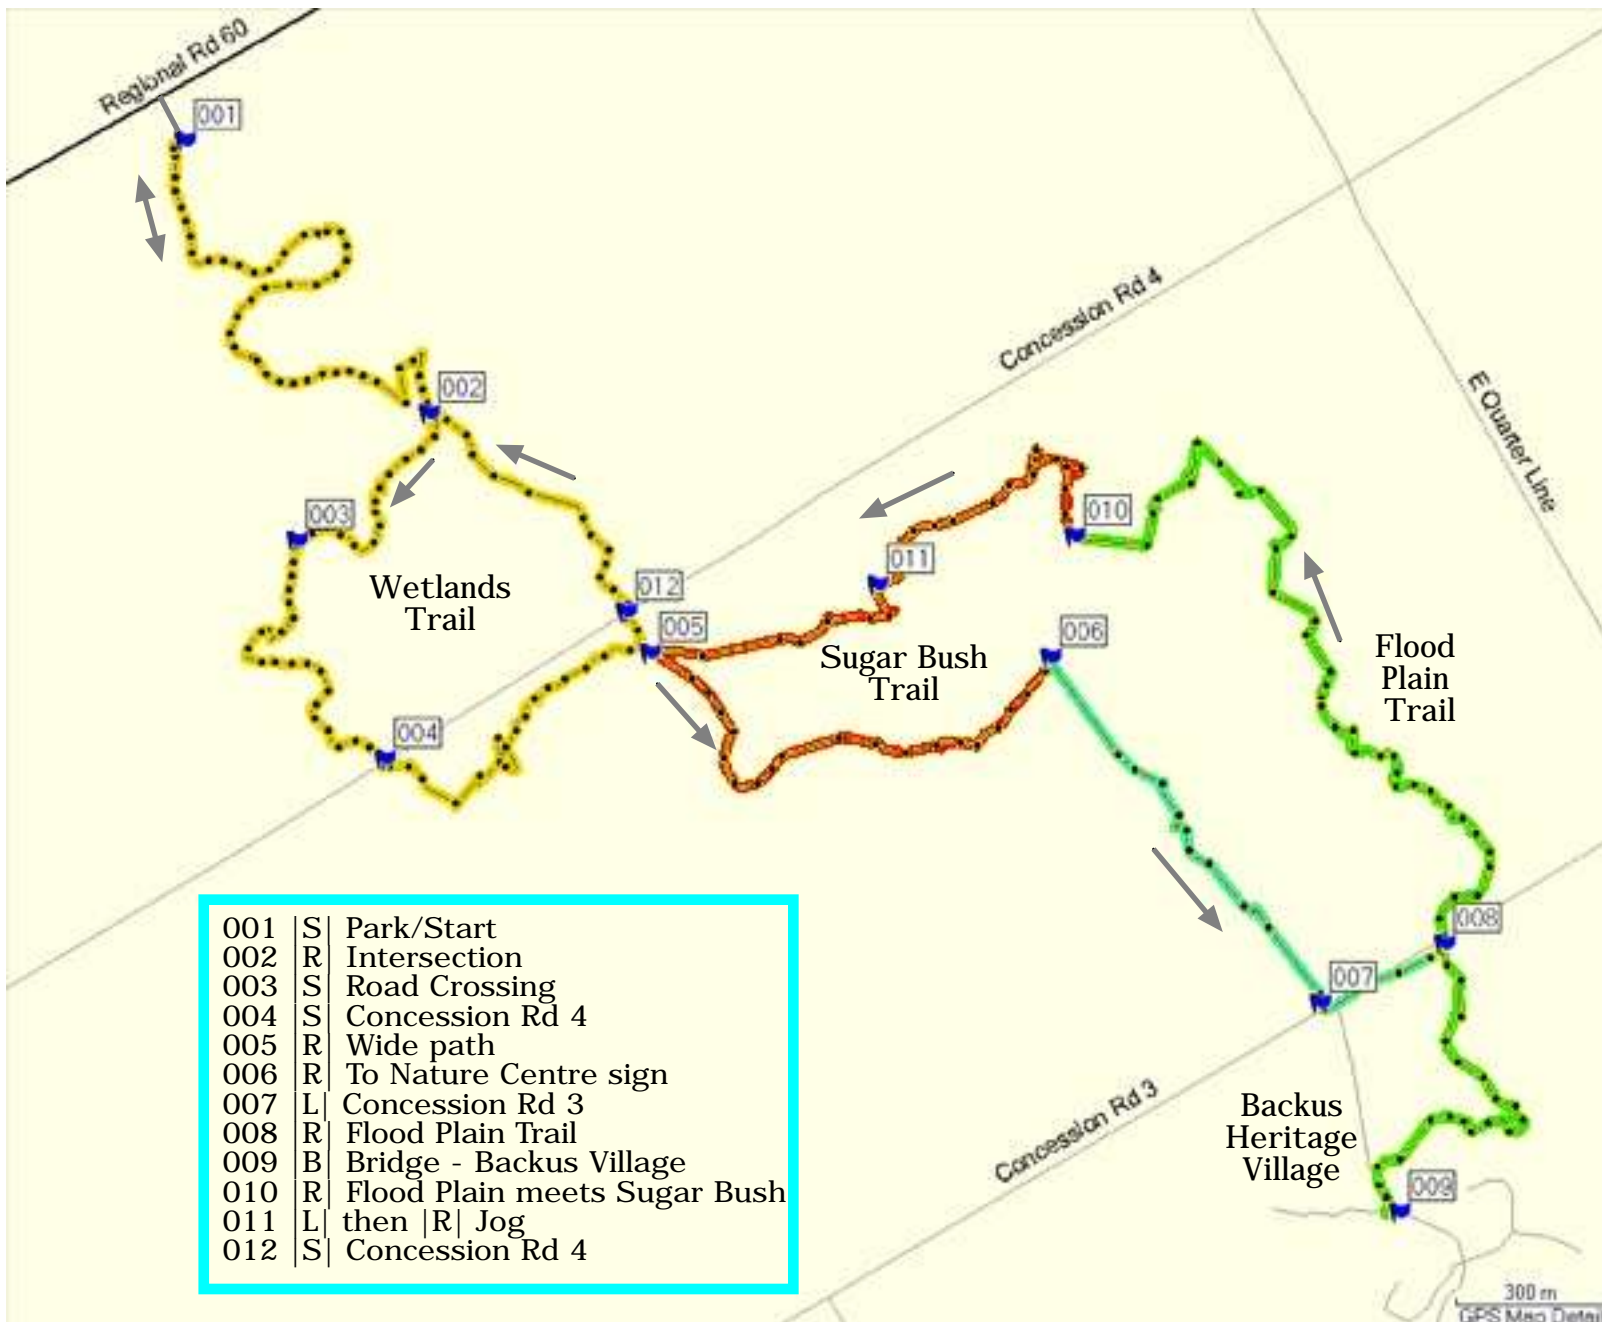

# M01 - Backus Woods

- Sugar Bush Trail
- Wetlands Trail
- Flood Plain Trail
- Extensions/Connections

## Waypoint Codes:

- |L| = Turn Left
- |R| = Turn Right
- |S| = Straight Ahead
- |B| = Bridge