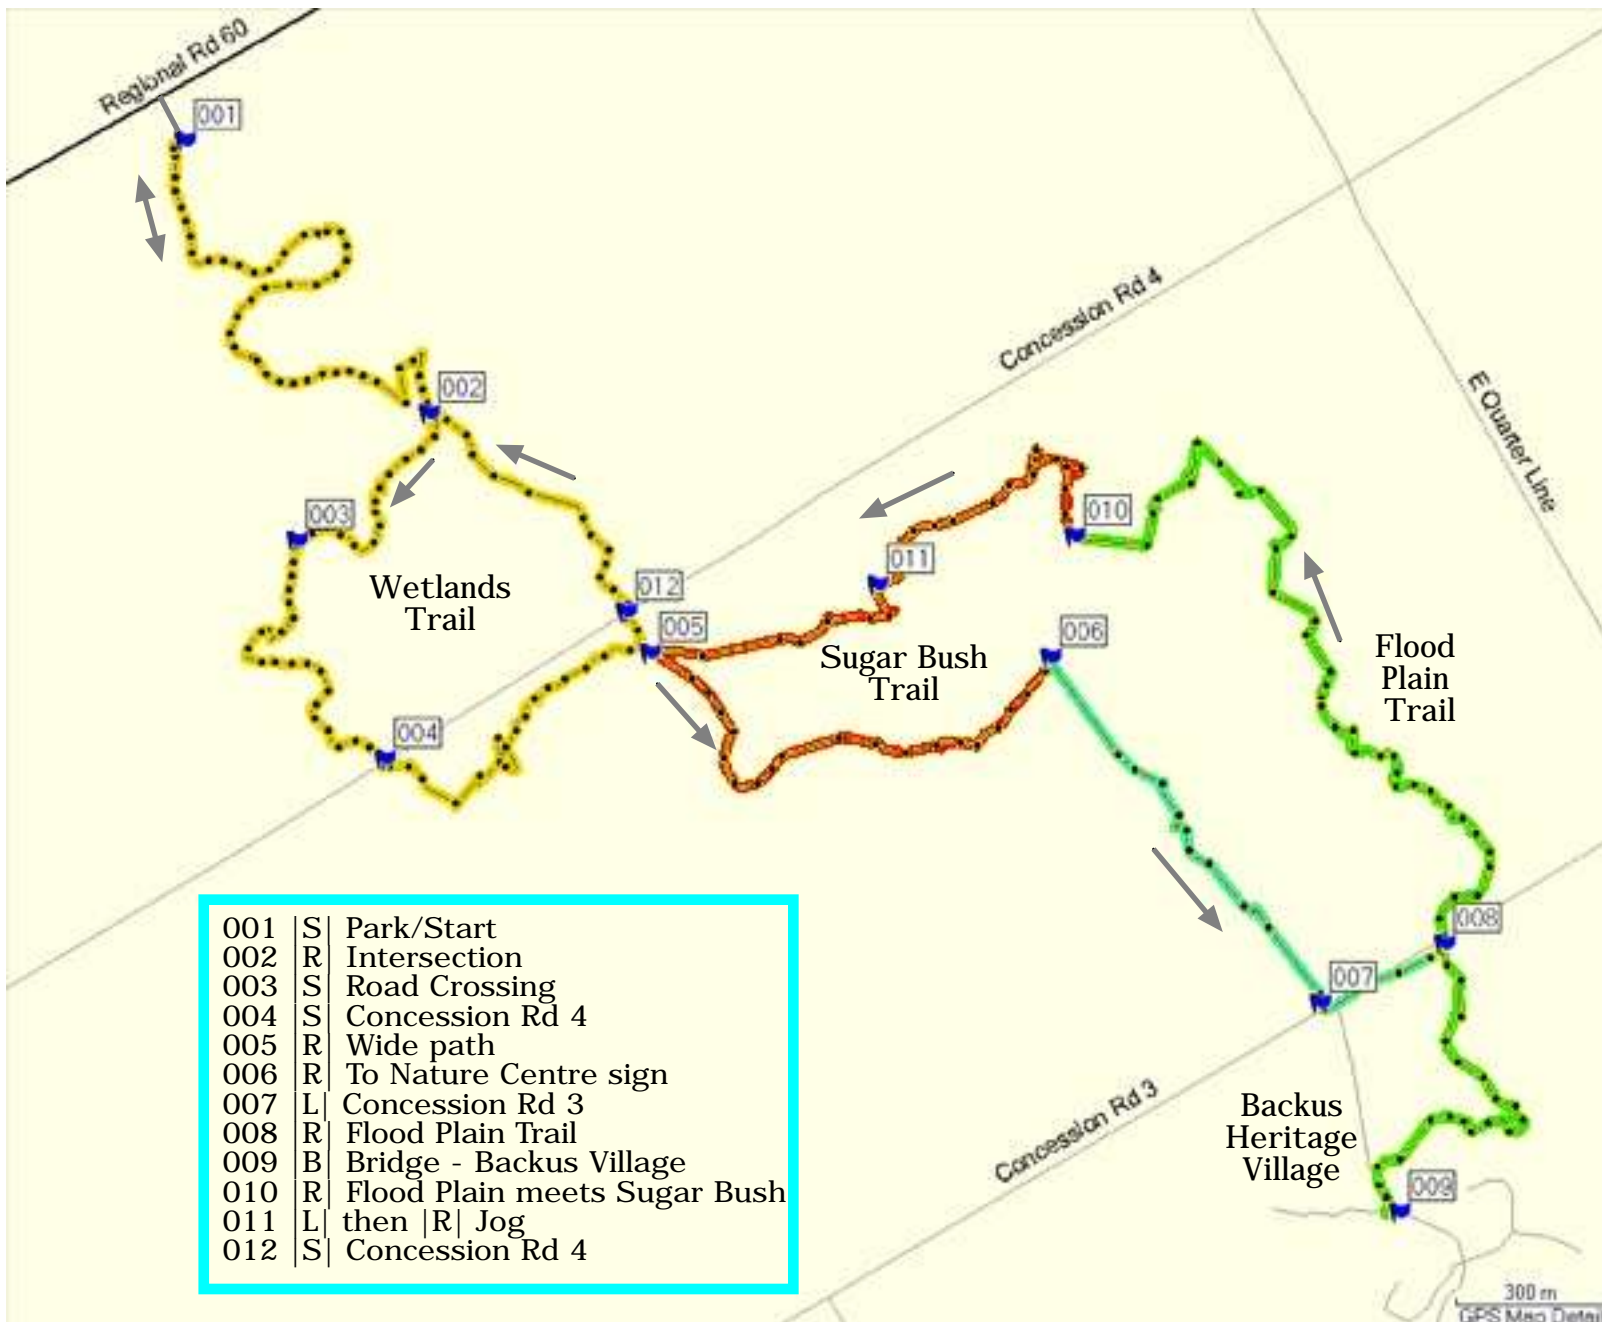

M01 - Backus Woods

- Sugar Bush Trail
- Wetlands Trail
- Flood Plain Trail
- Extensions/Connections

Waypoint Codes:

- |L| = Turn Left
- |R| = Turn Right
- |S| = Straight Ahead
- |B| = Bridge