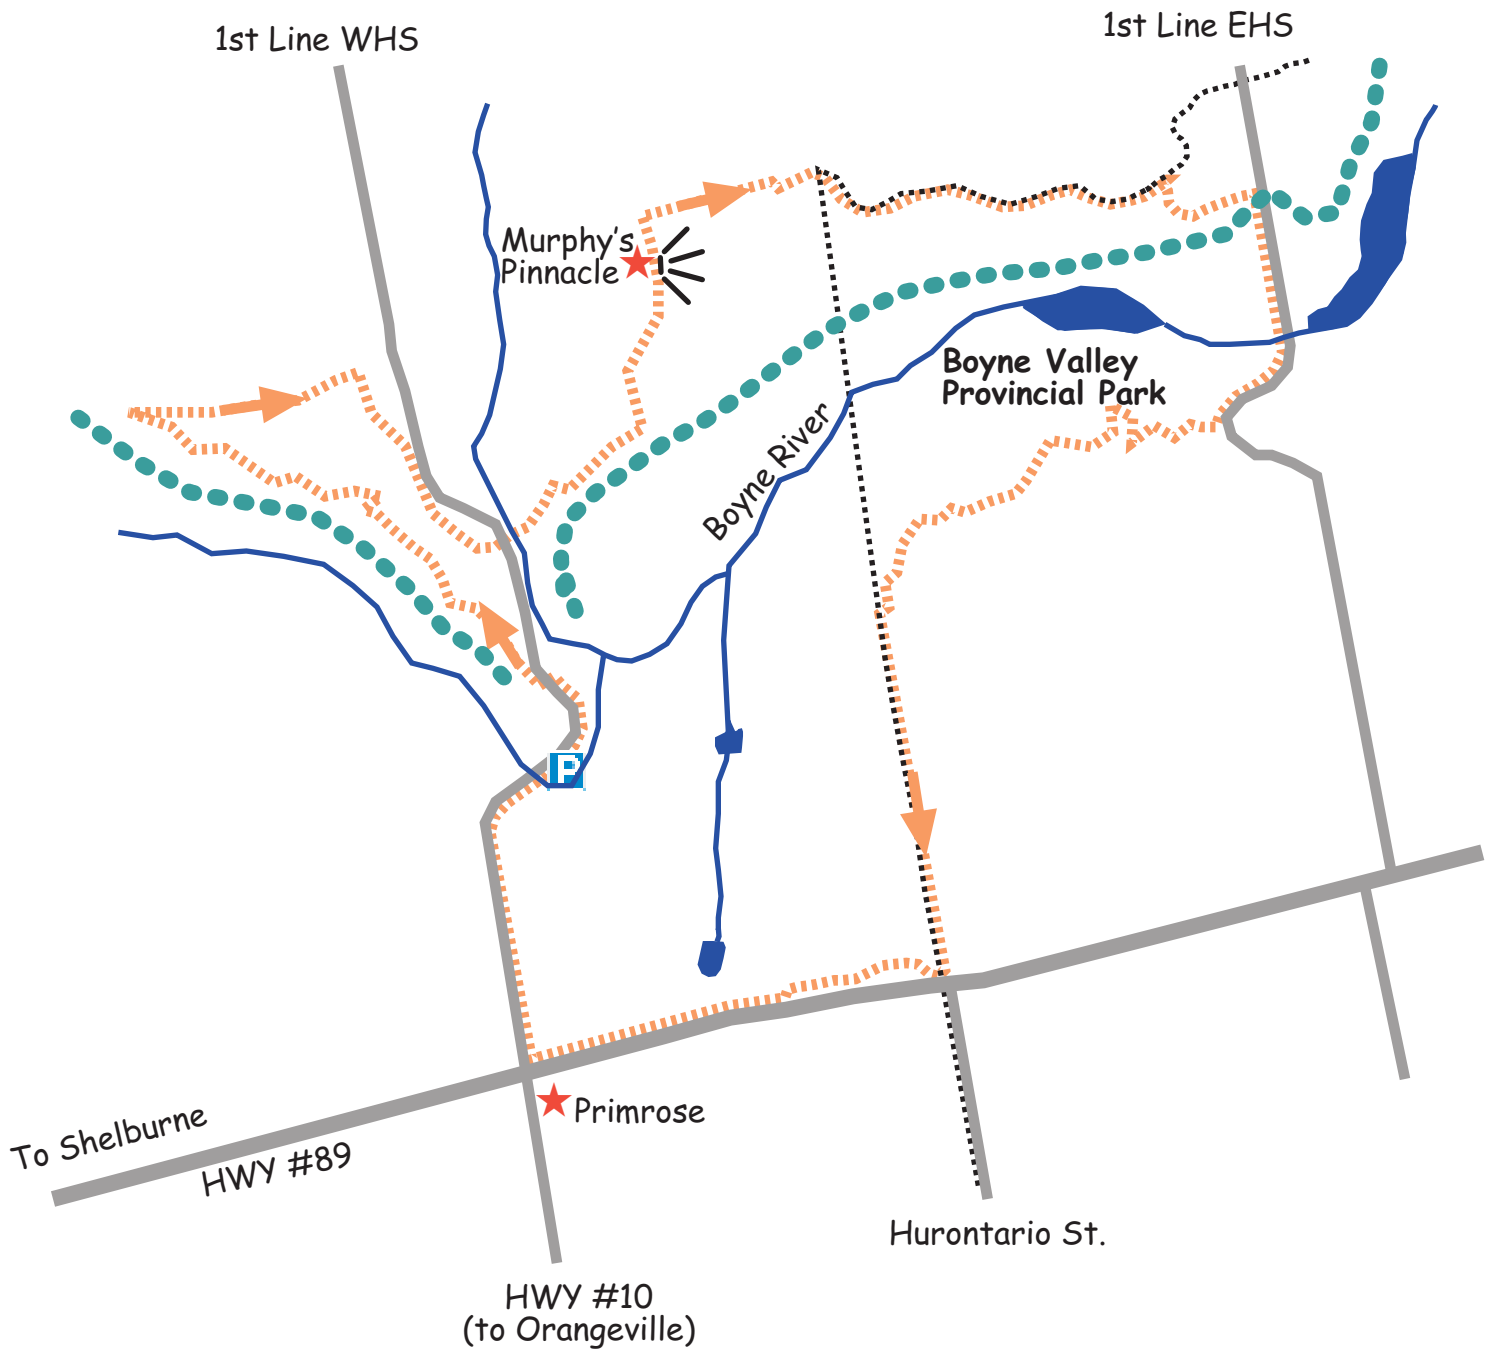

# Boyne River Valley & Primrose

- ..... Main Bruce Trail
  - ..... Hiking Route
  - Water
  - Roads
  - ..... Escarpment
  - ⌄ / ★ / P Lookout/Features/Parking
- © copyright torontohiking.com 2003