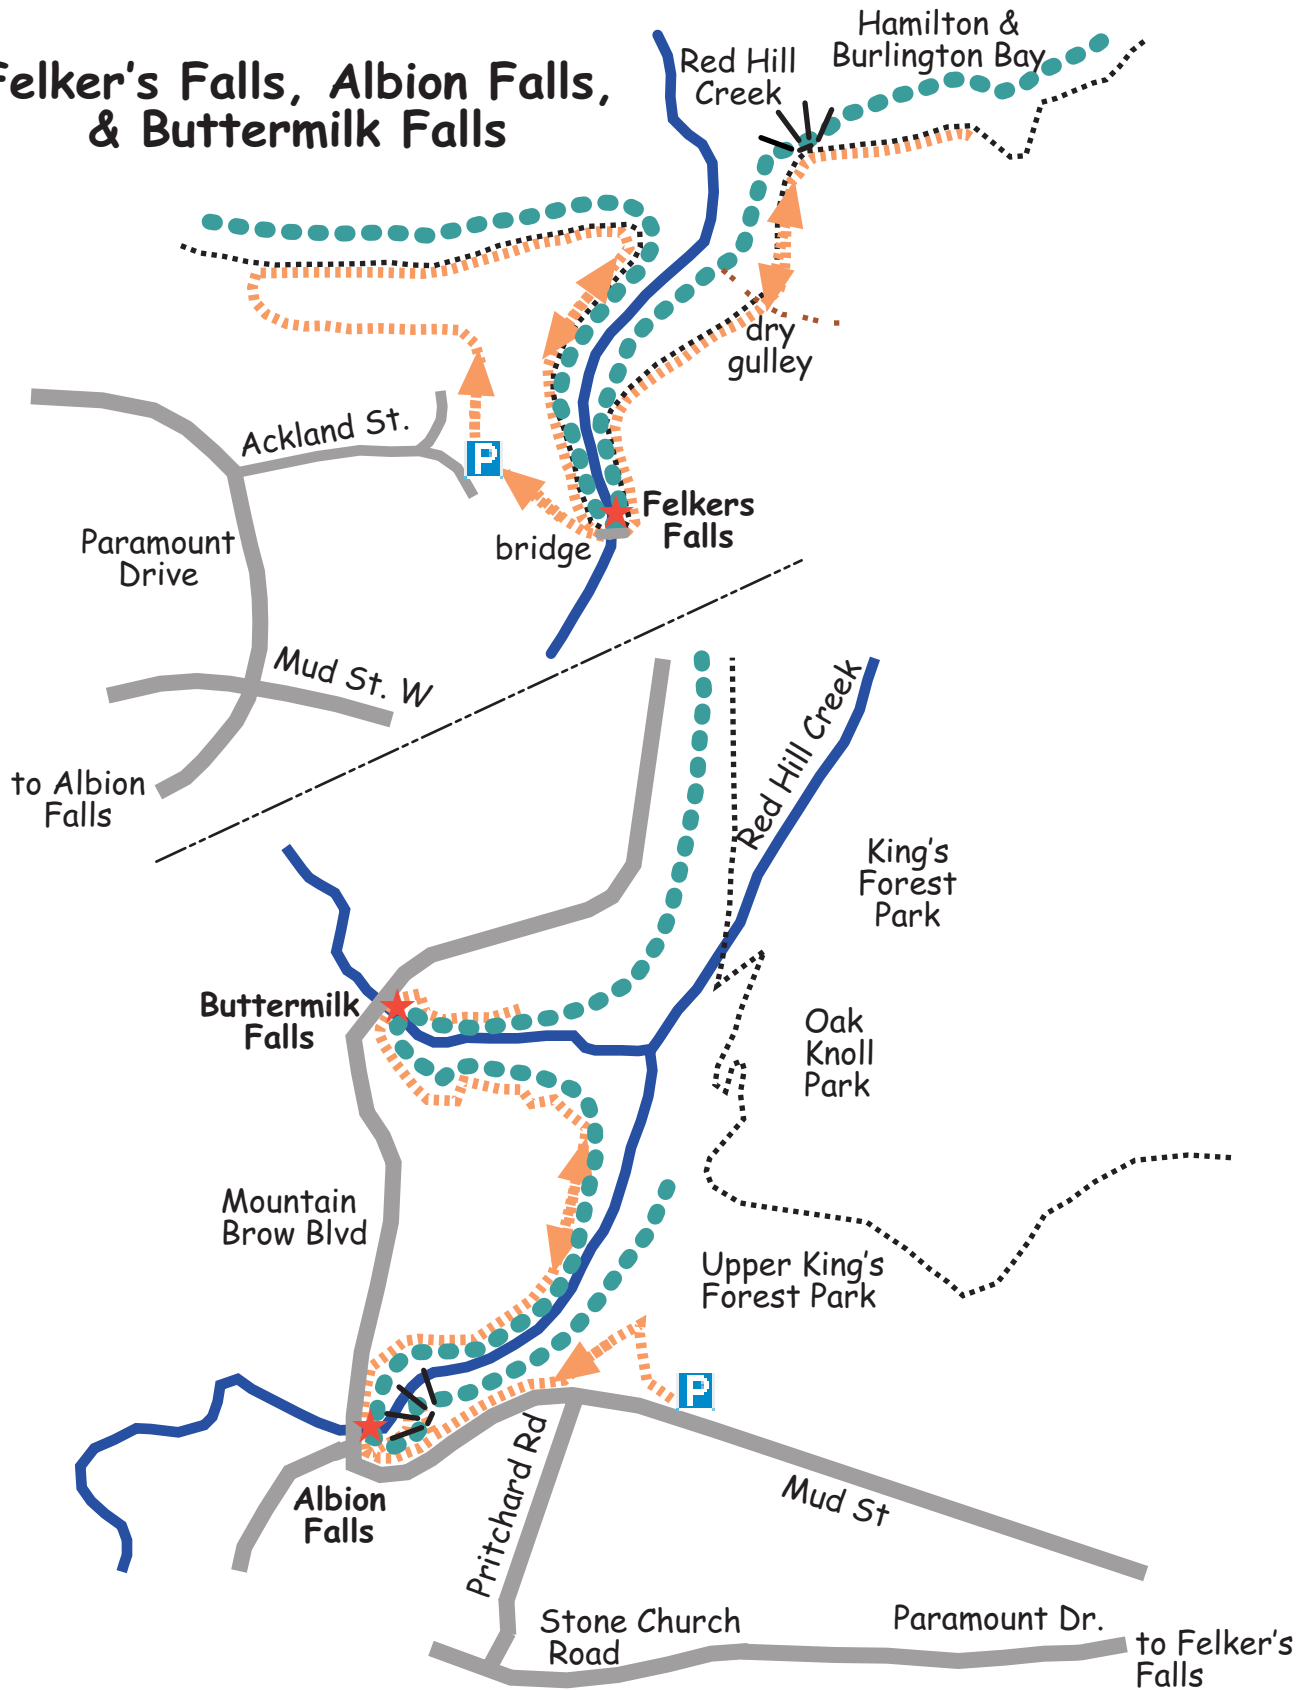

Felker's Falls, Albion Falls, & Buttermilk Falls

- Main Bruce Trail
 - - - - - Hiking Route
 - Water
 - Roads
 - Escarpment
 - ⦿ / ★ / P Lookout/Features/Parking
- © copyright torontohiking.com 2003