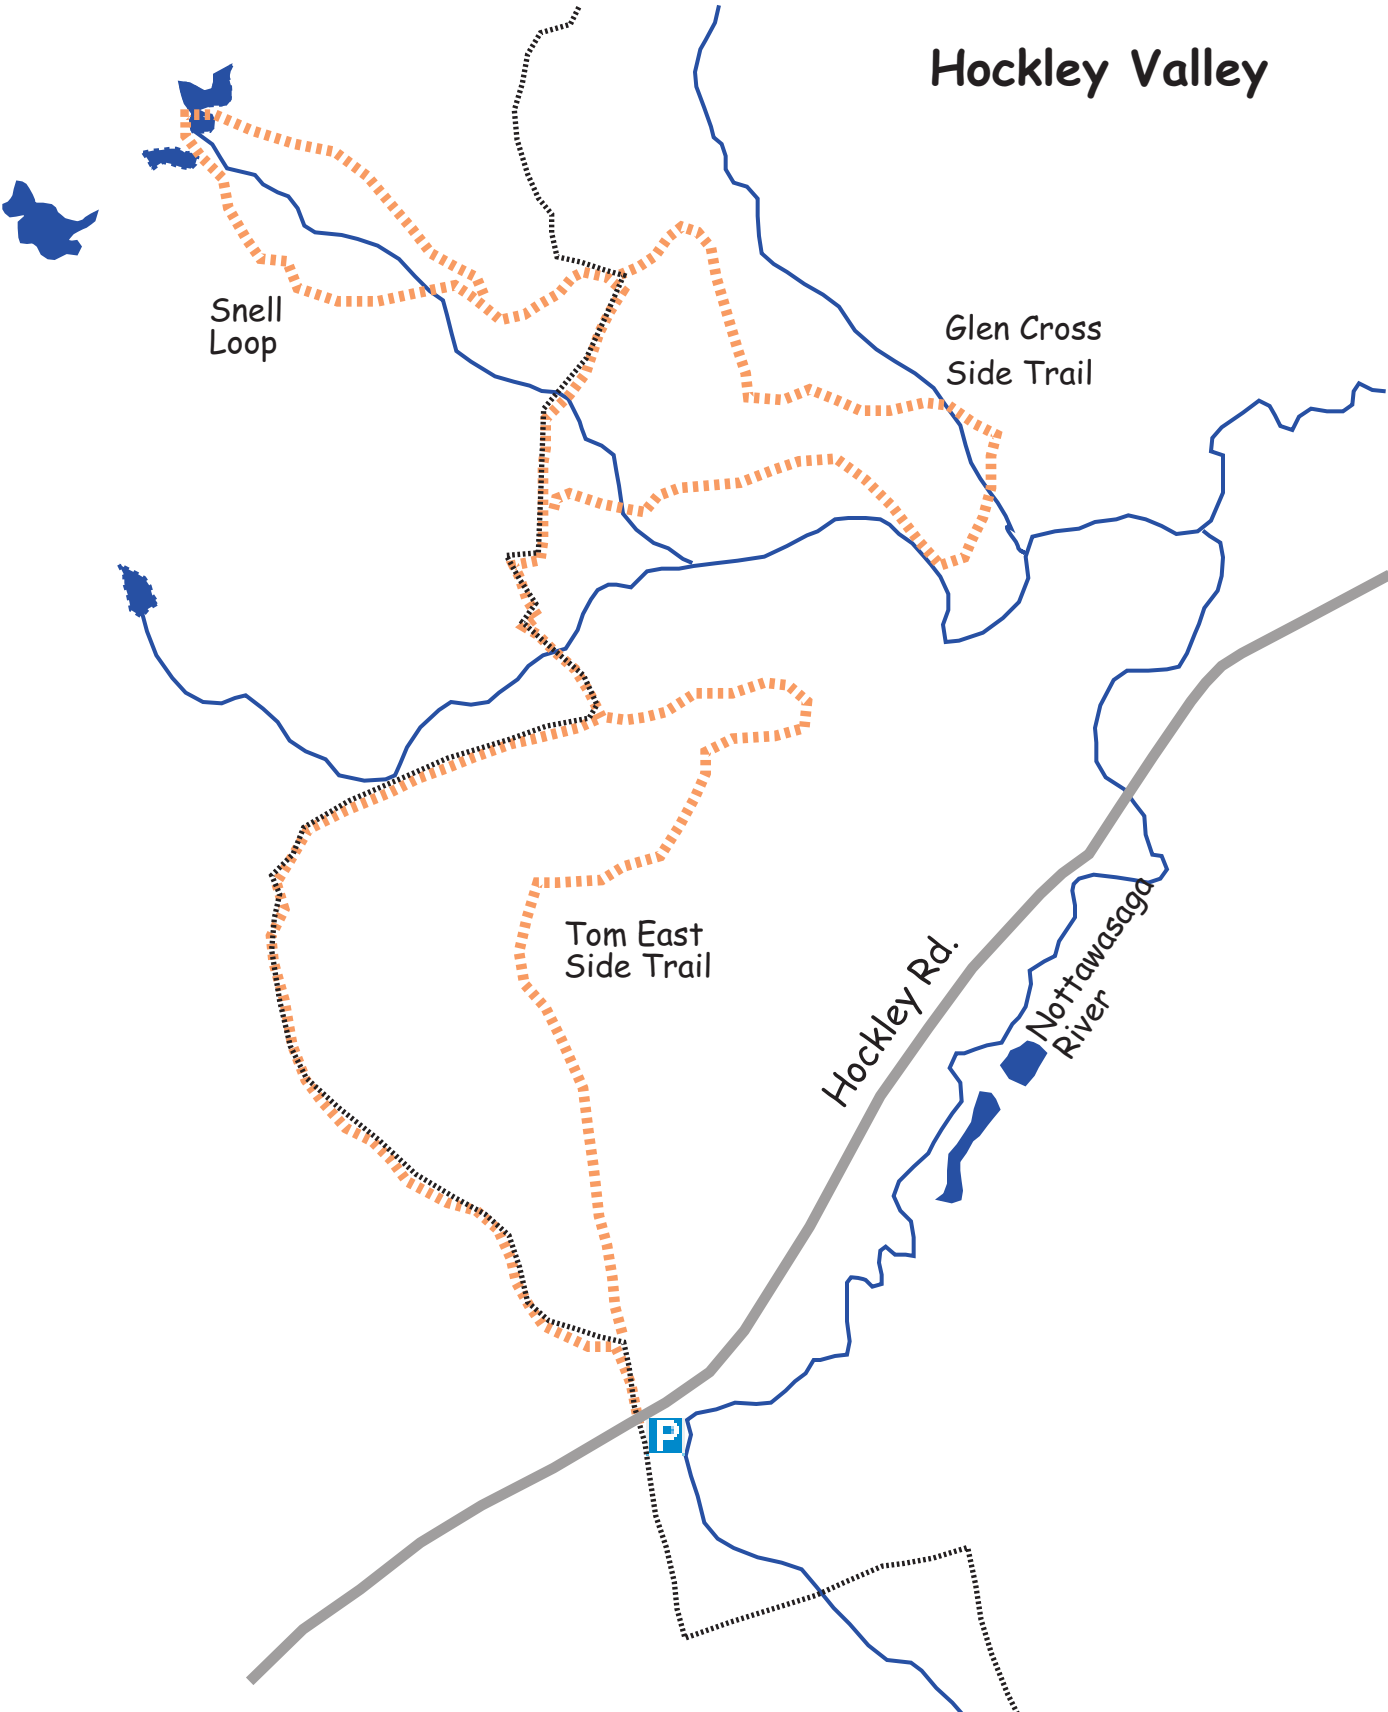

# Hockley Valley

Snell Loop

Glen Cross Side Trail

Tom East Side Trail

Hockley Rd.

Nottawasaga River

P

- ..... Main Bruce Trail
- ..... Hiking Route
- Water
- Roads
- ..... Escarpment
- Lookout/Features/Parking