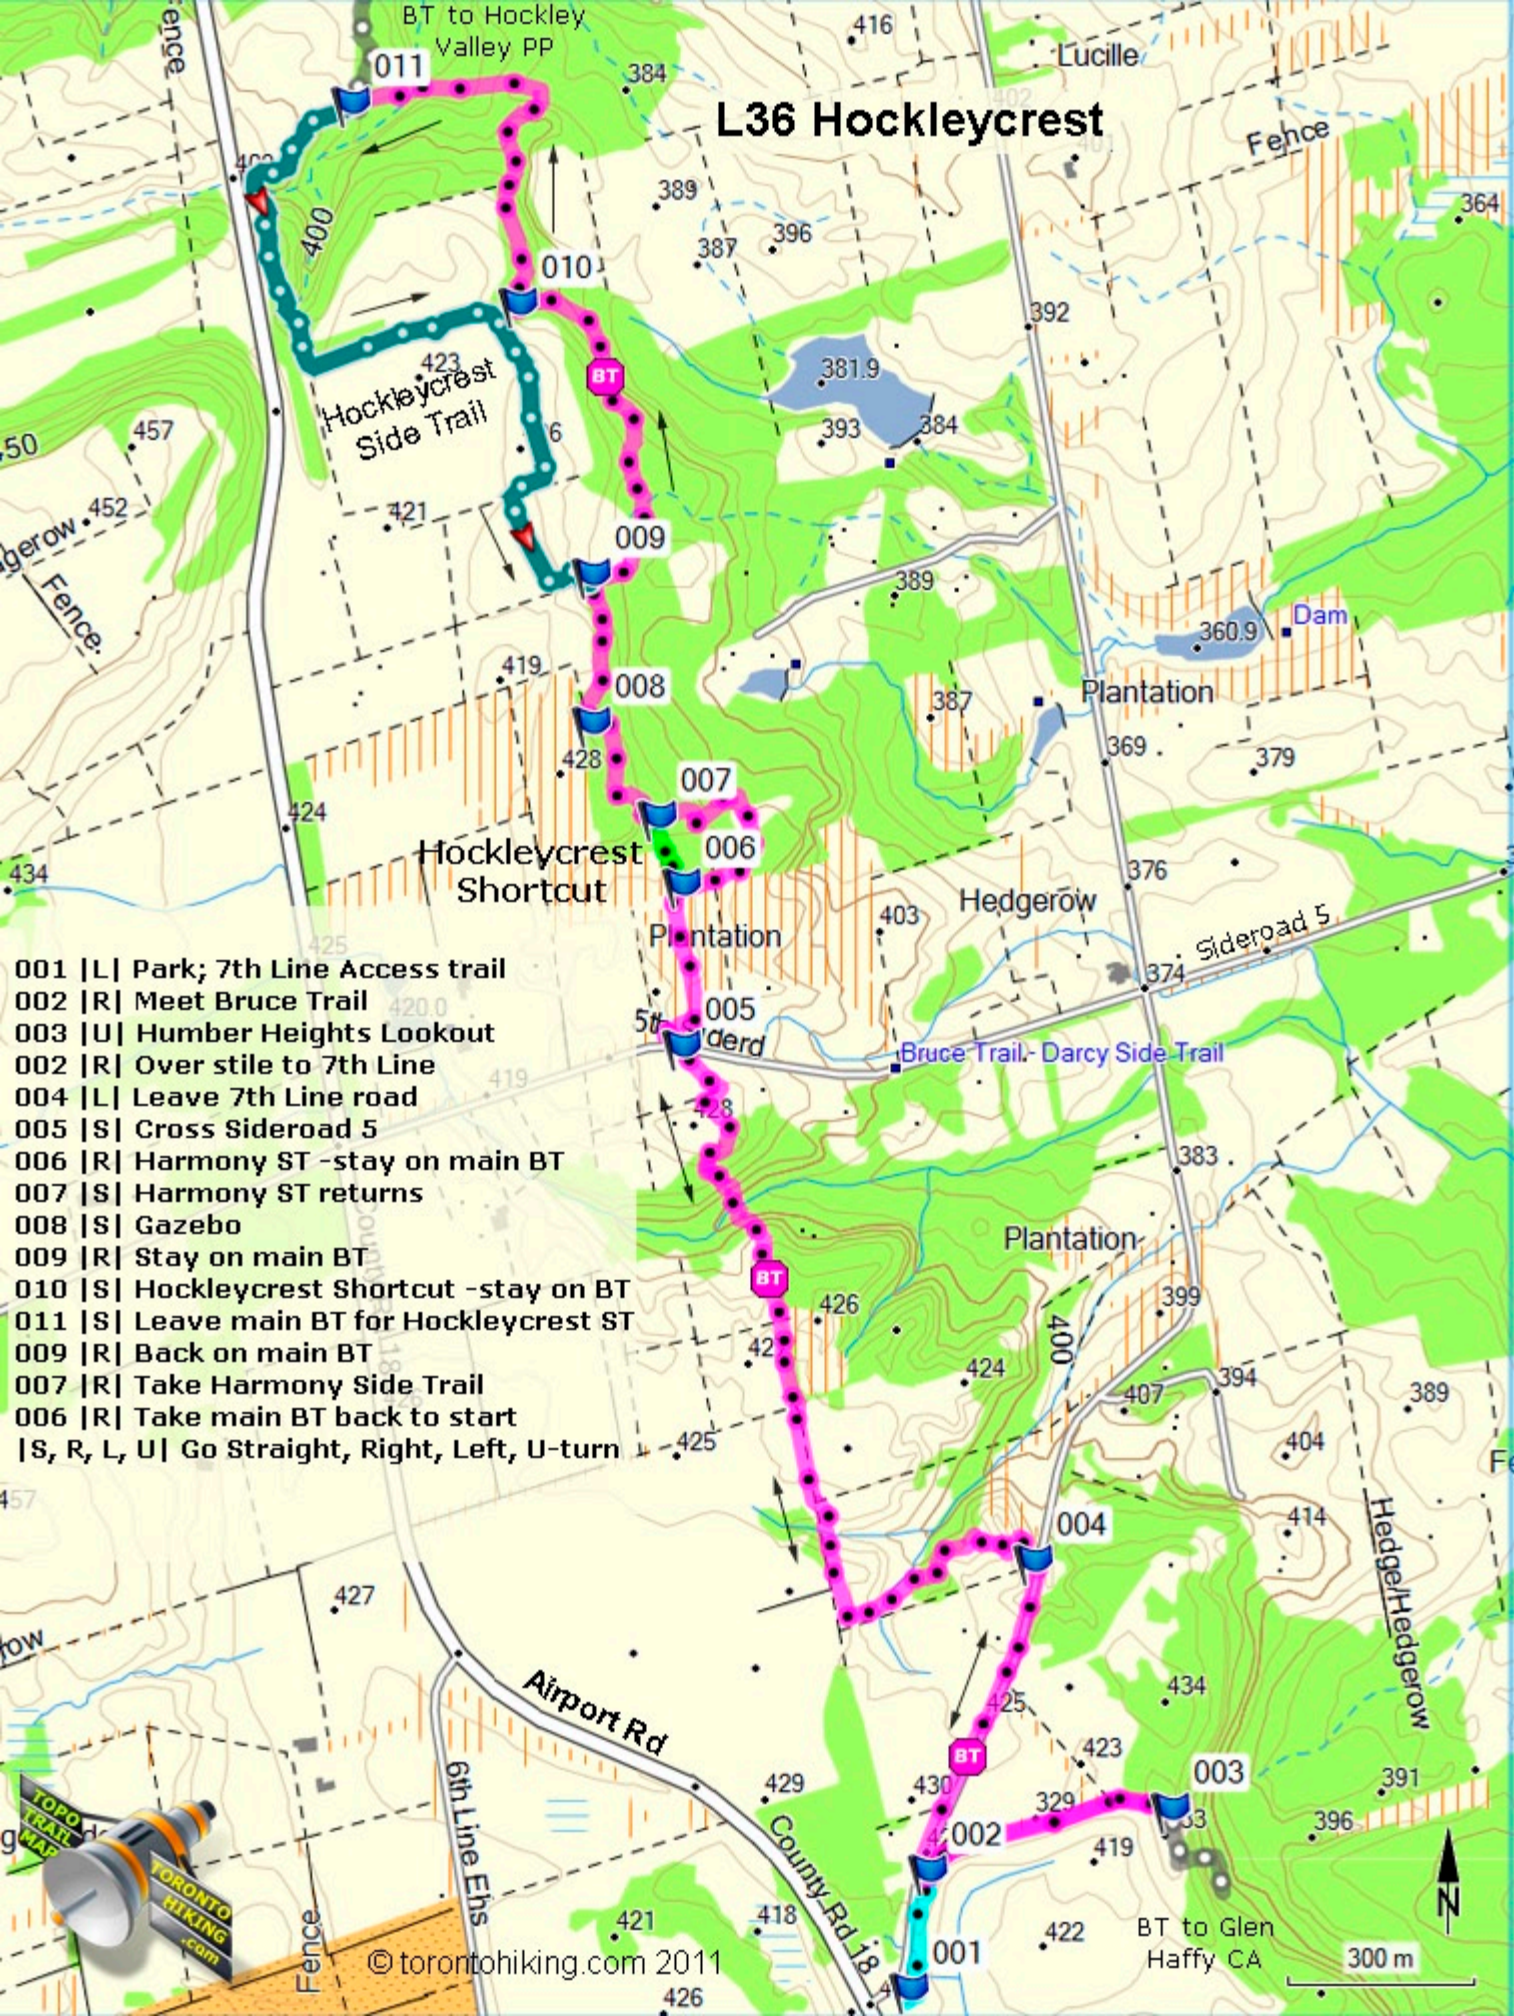

L36 Hockleycrest

- 001 |L| Park; 7th Line Access trail
- 002 |R| Meet Bruce Trail
- 003 |U| Humber Heights Lookout
- 002 |R| Over stile to 7th Line
- 004 |L| Leave 7th Line road
- 005 |S| Cross Sideroad 5
- 006 |R| Harmony ST -stay on main BT
- 007 |S| Harmony ST returns
- 008 |S| Gazebo
- 009 |R| Stay on main BT
- 010 |S| Hockleycrest Shortcut -stay on BT
- 011 |S| Leave main BT for Hockleycrest ST
- 009 |R| Back on main BT
- 007 |R| Take Harmony Side Trail
- 006 |R| Take main BT back to start
- |S, R, L, U| Go Straight, Right, Left, U-turn

BT to Glen Haffy CA

300 m