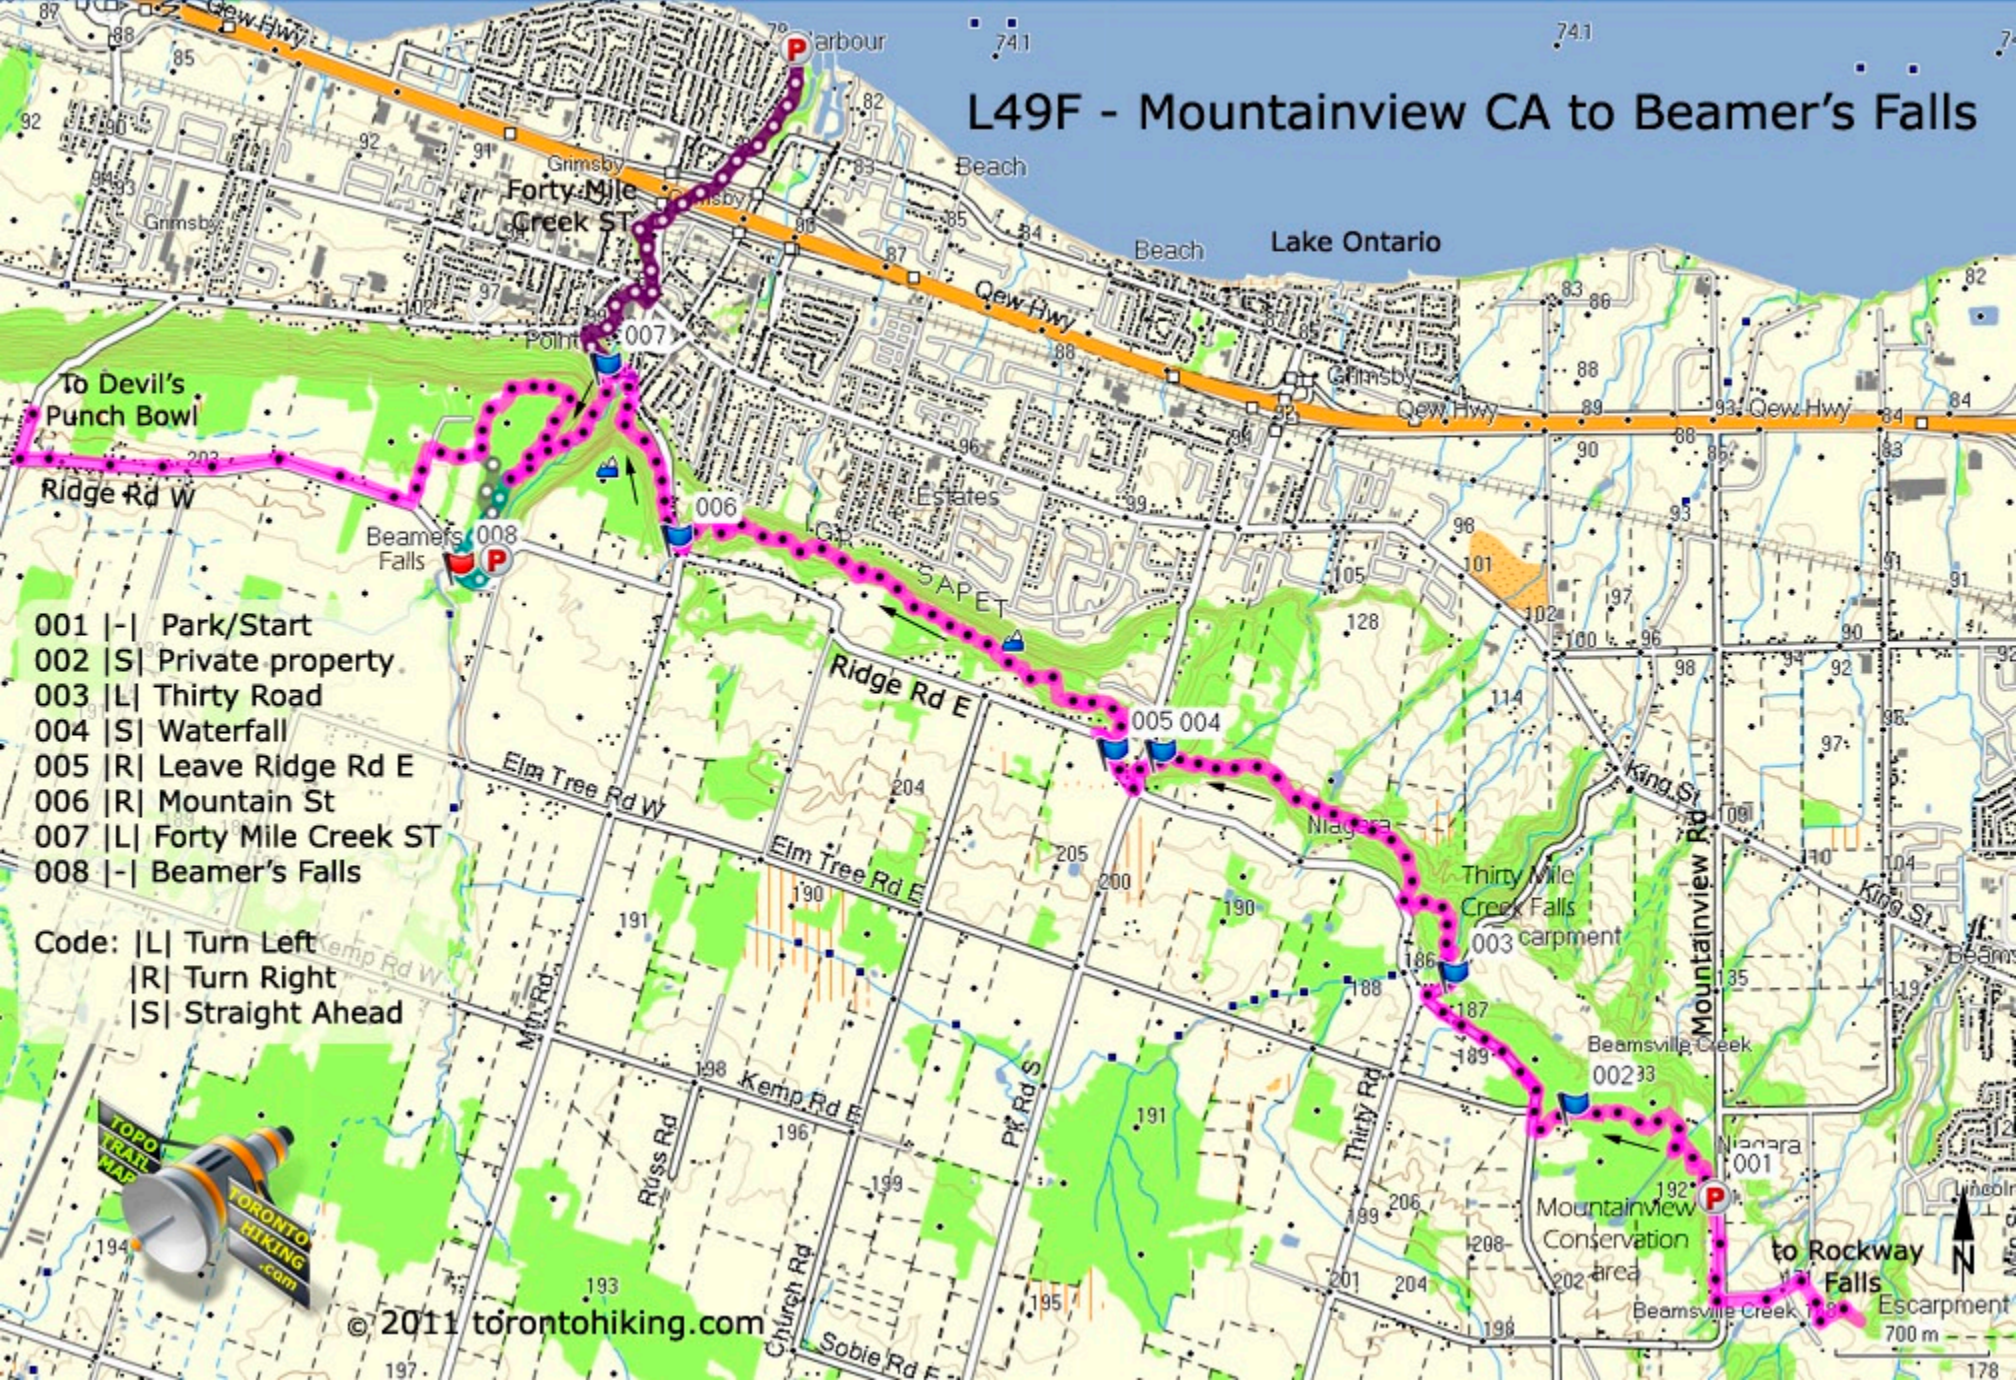

L49F - Mountainview CA to Beamer's Falls

- 001 | - | Park/Start
- 002 | S | Private property
- 003 | L | Thirty Road
- 004 | S | Waterfall
- 005 | R | Leave Ridge Rd E
- 006 | R | Mountain St
- 007 | L | Forty Mile Creek ST
- 008 | - | Beamer's Falls

Code: |L| Turn Left
|R| Turn Right
|S| Straight Ahead