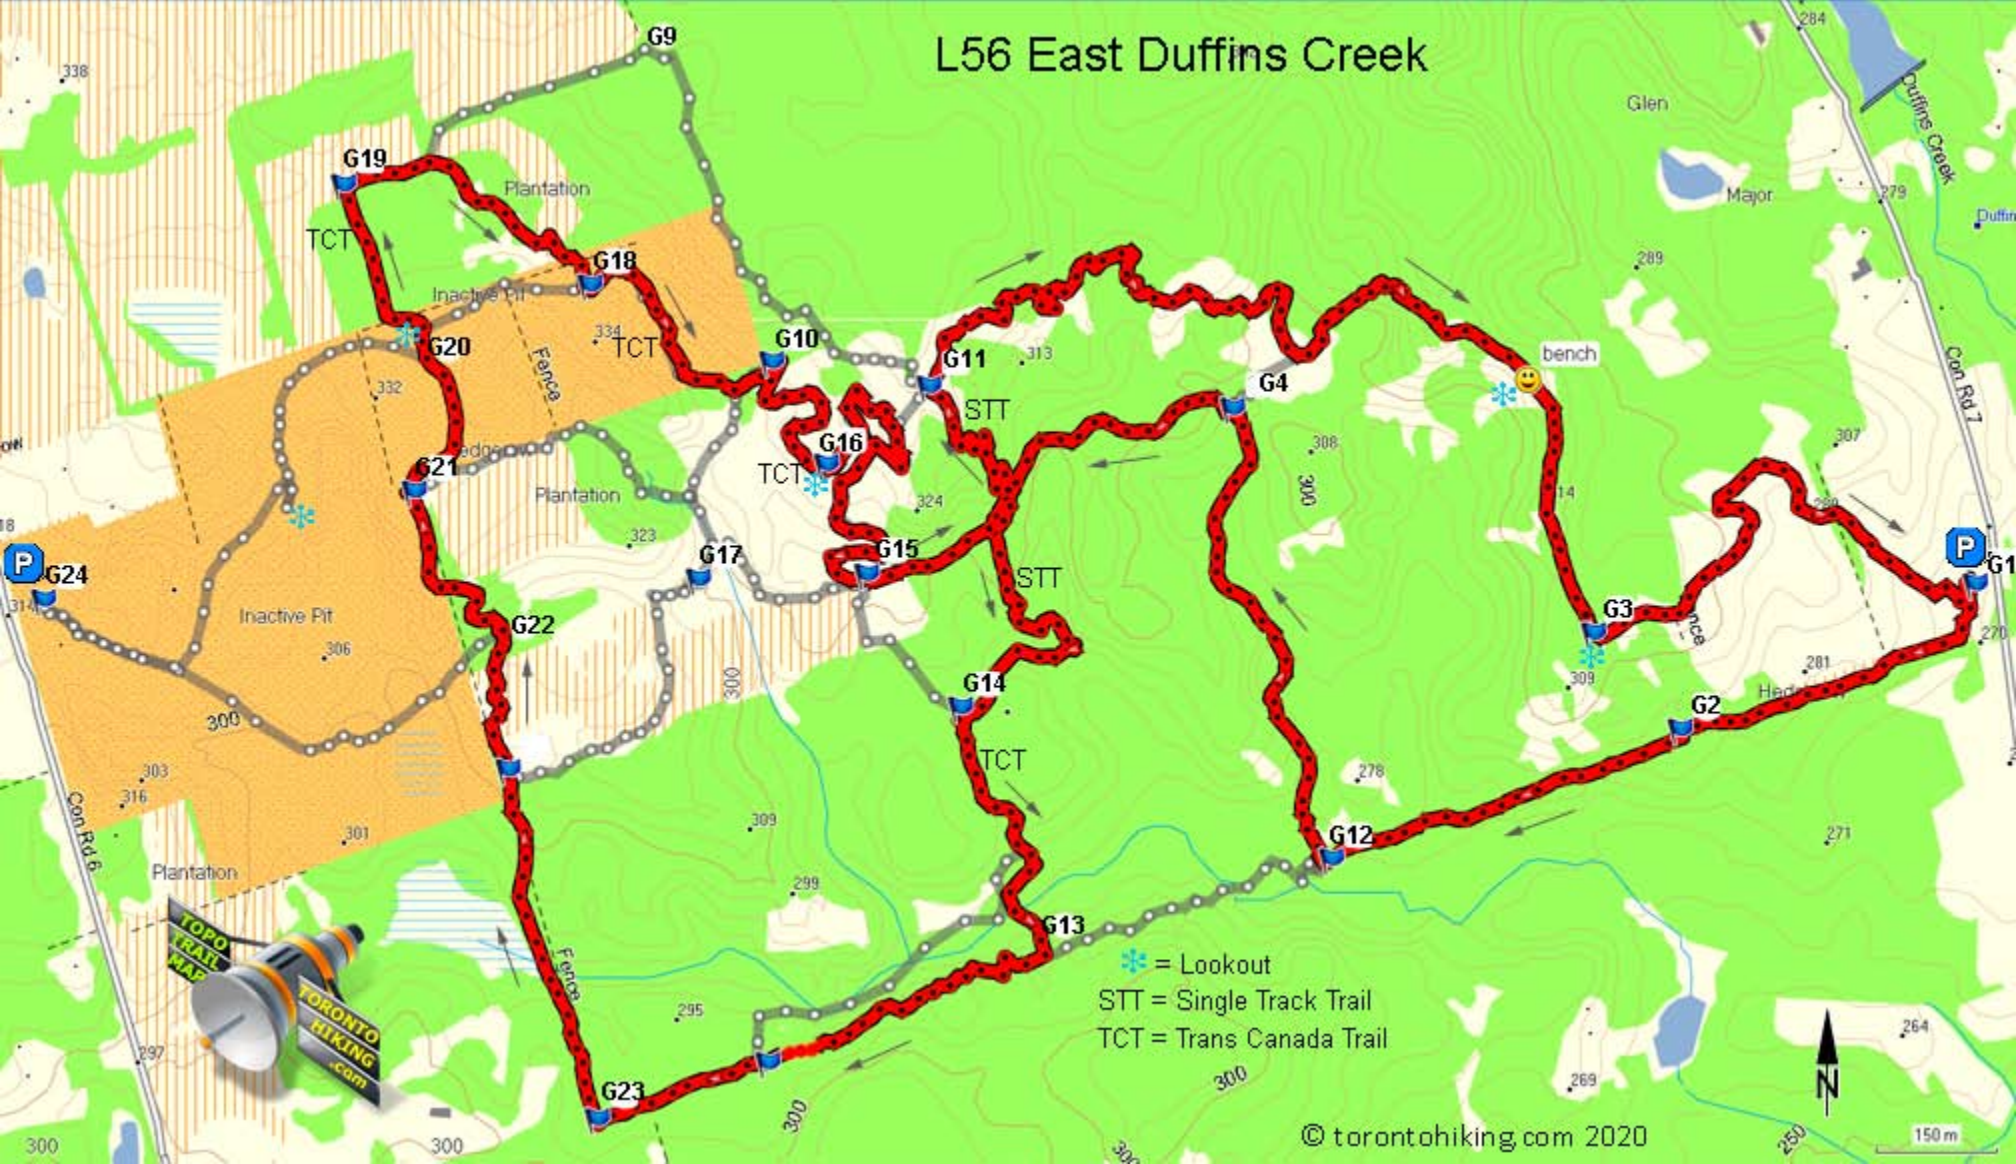

# L56 East Duffins Creek

\* = Lookout  
STT = Single Track Trail  
TCT = Trans Canada Trail