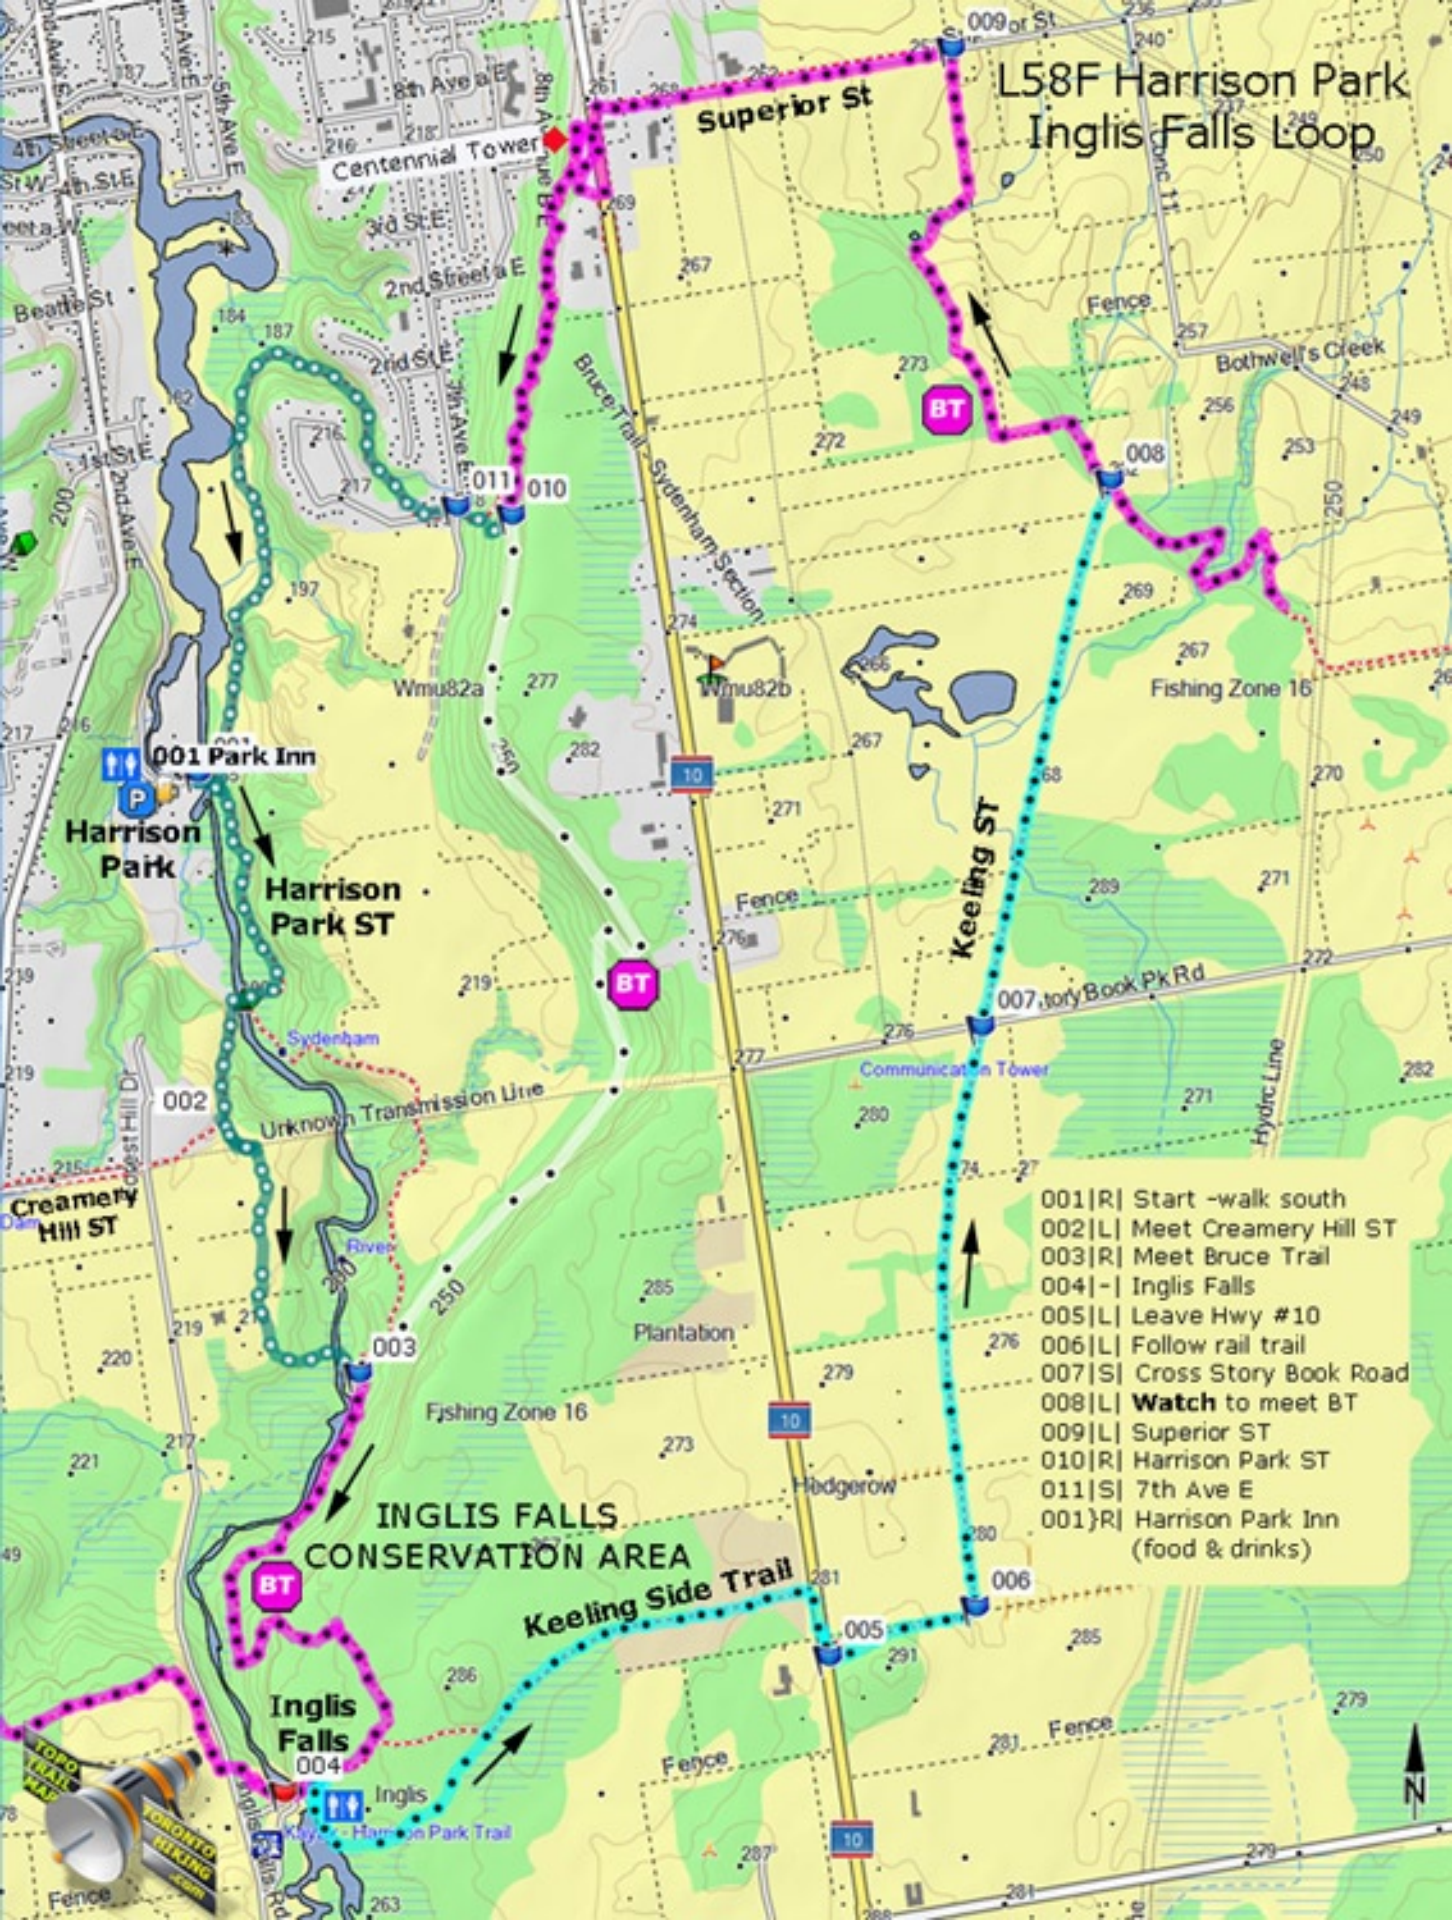

L58F Harrison Park Inglis Falls Loop

- 001|R| Start -walk south
- 002|L| Meet Creamery Hill ST
- 003|R| Meet Bruce Trail
- 004|-| Inglis Falls
- 005|L| Leave Hwy #10
- 006|L| Follow rail trail
- 007|S| Cross Story Book Road
- 008|L| **Watch** to meet BT
- 009|L| Superior ST
- 010|R| Harrison Park ST
- 011|S| 7th Ave E
- 001|R| Harrison Park Inn (food & drinks)

INGLIS FALLS CONSERVATION AREA

Keeling Side Trail

Inglis Falls
004