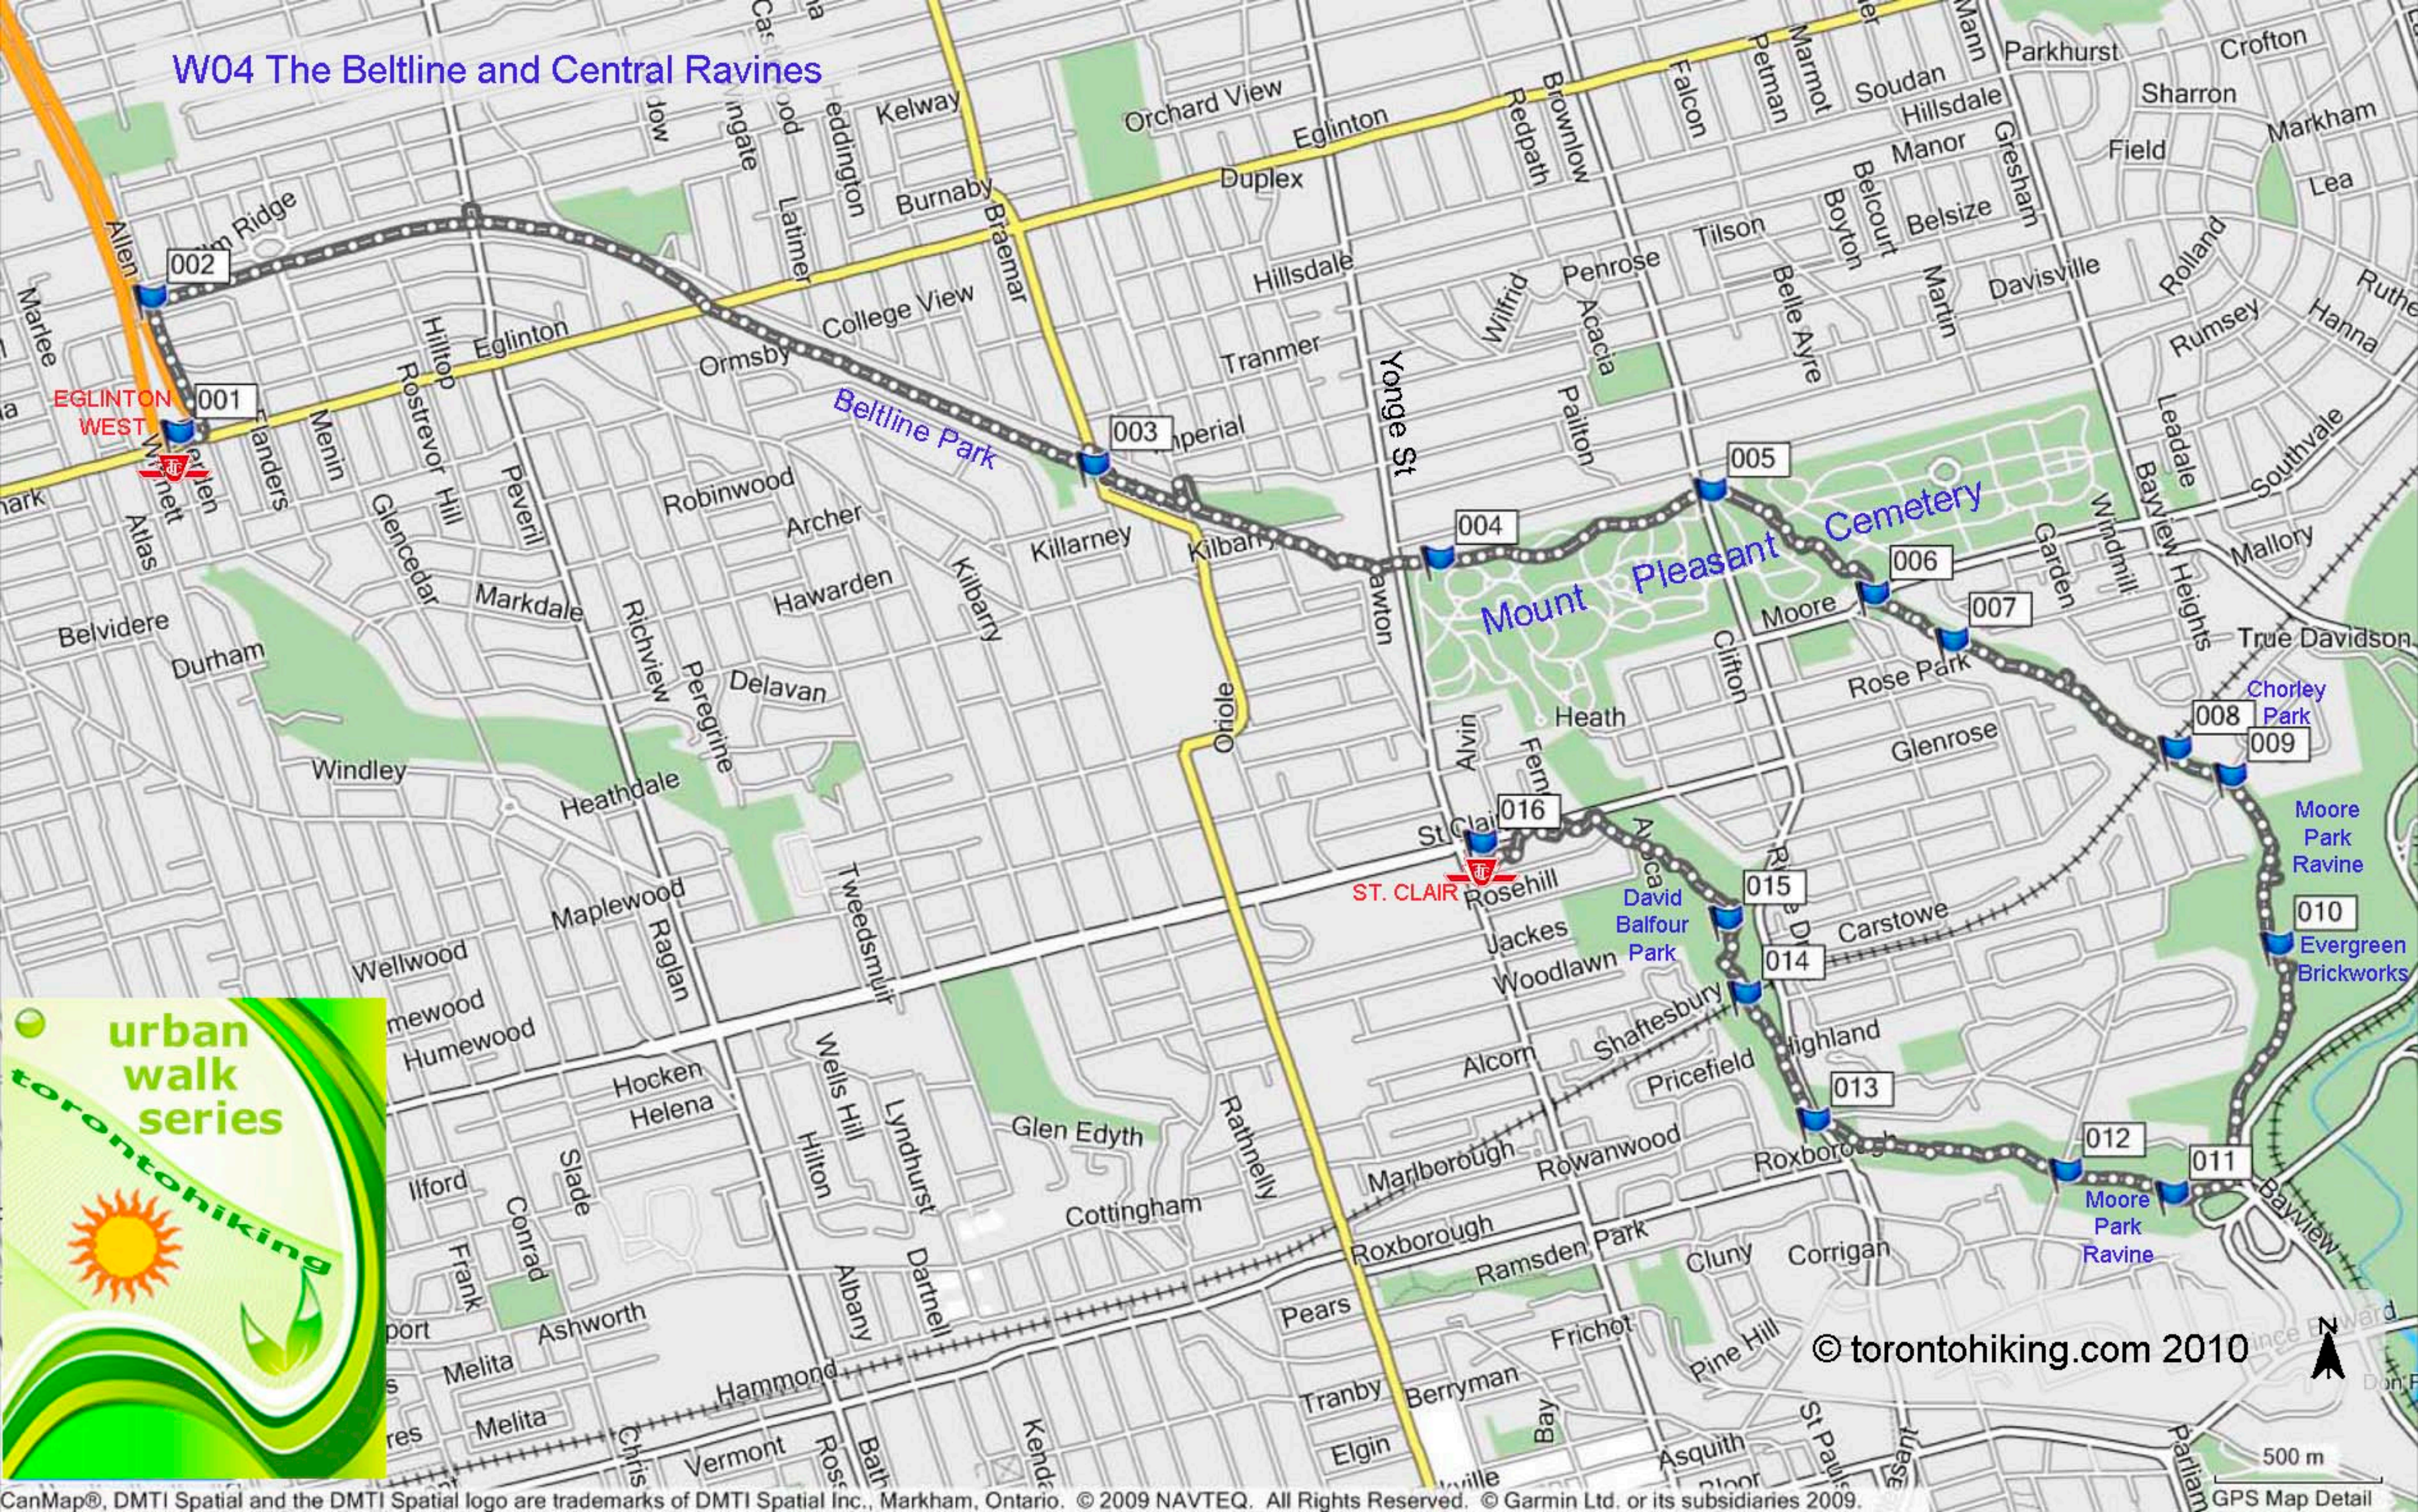

W04 The Beltline and Central Ravines

© torontohiking.com 2010

500 m