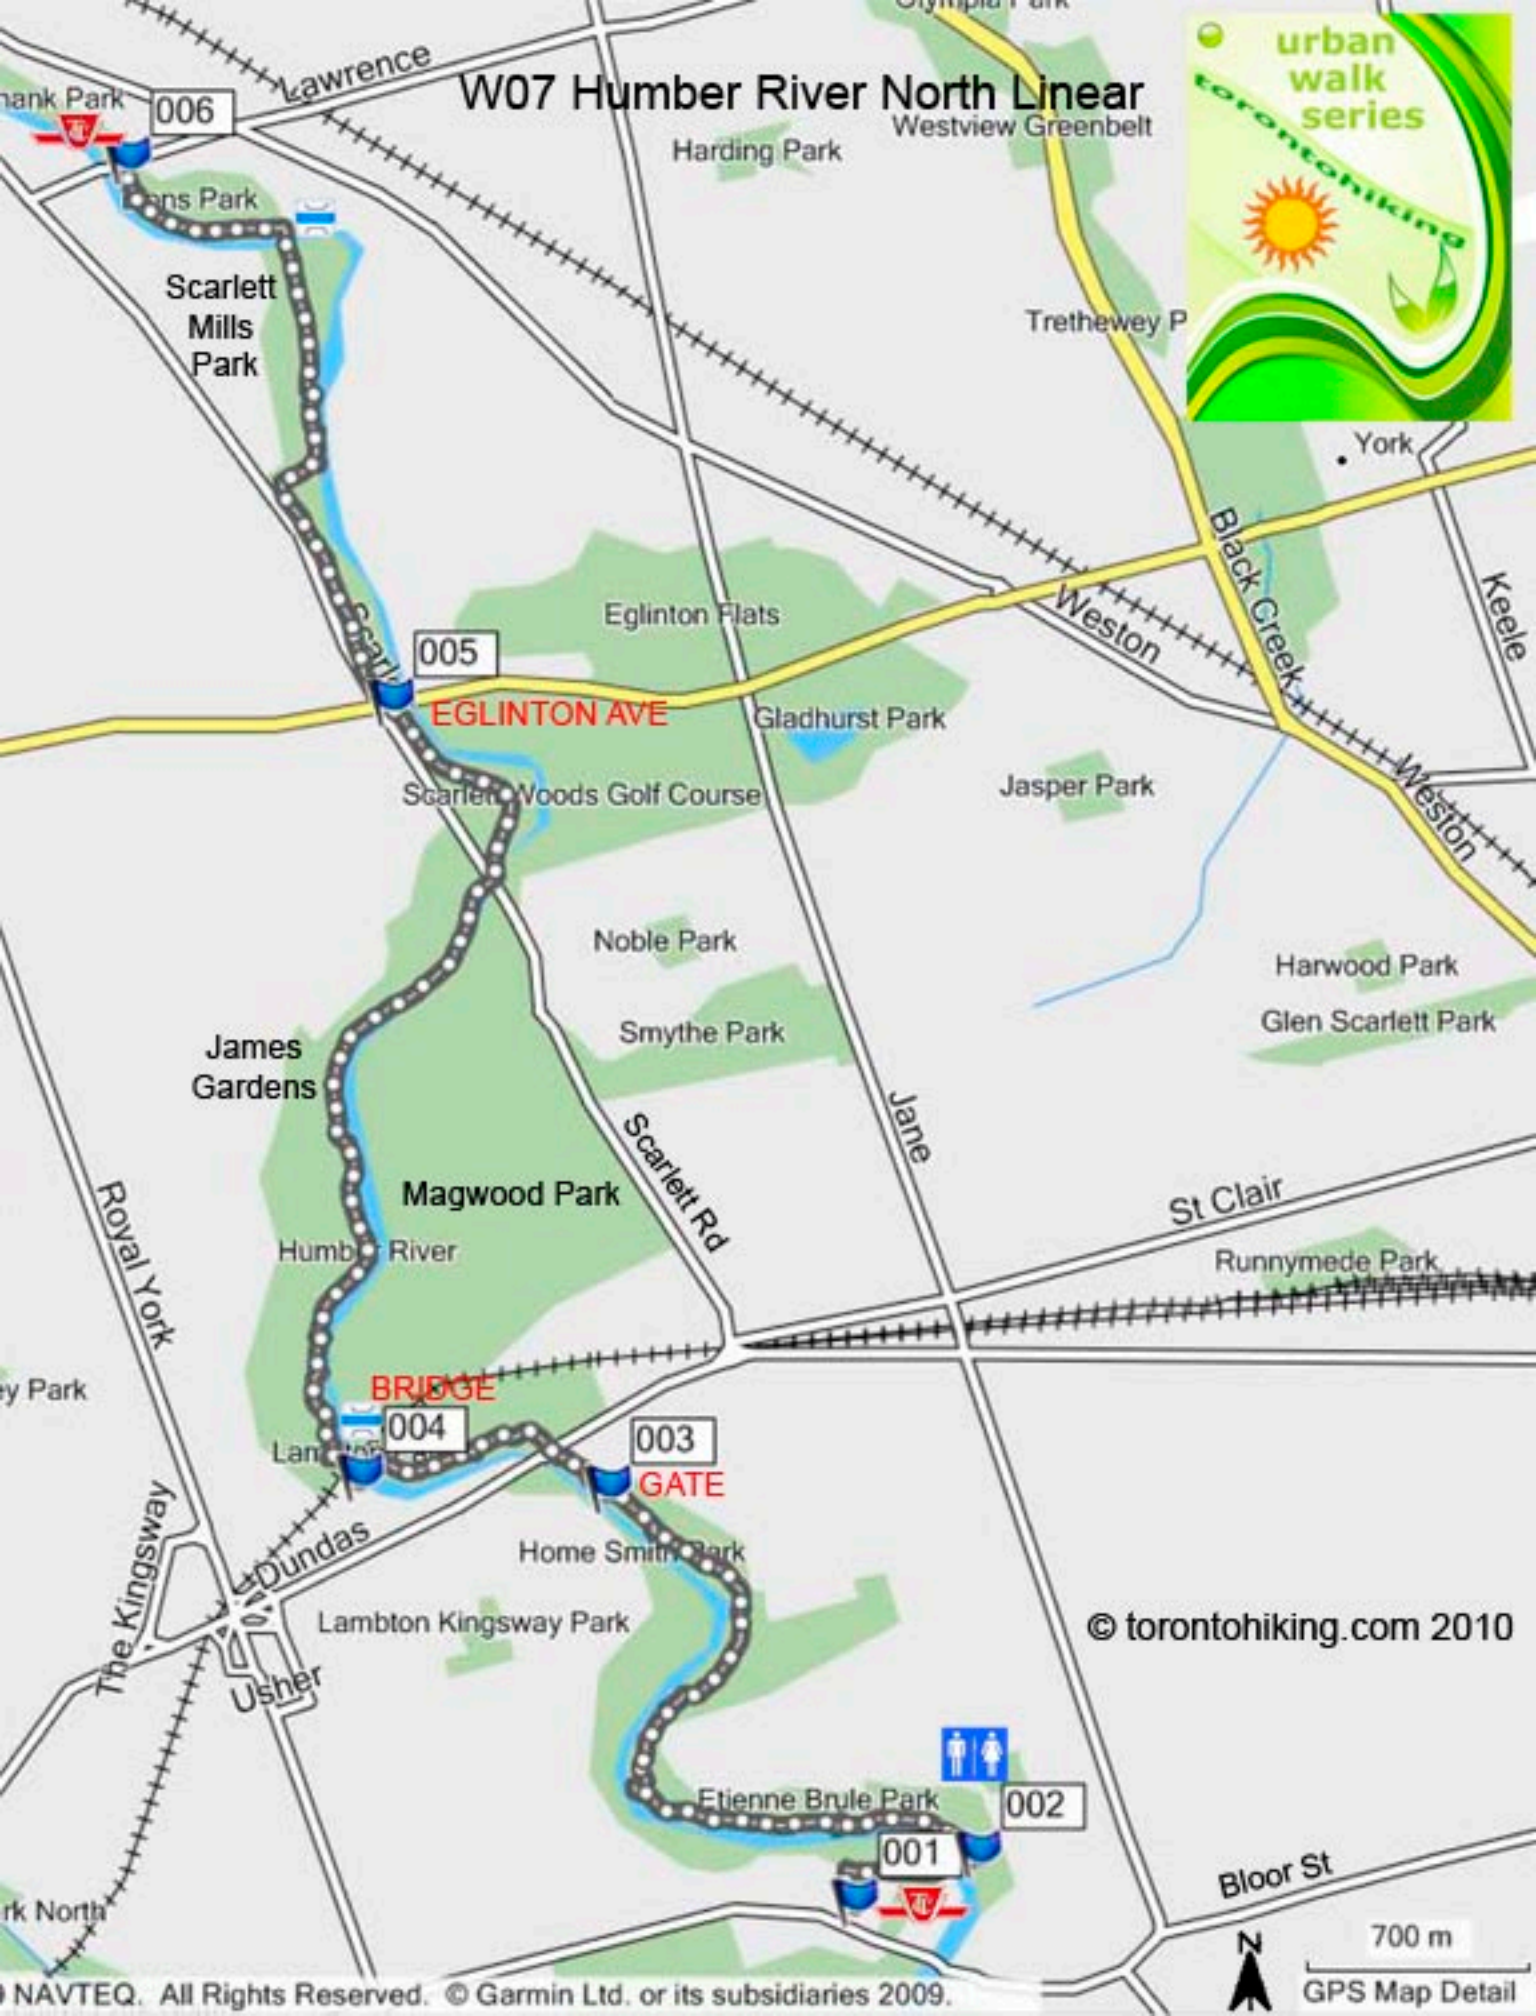

W07 Humber River North Linear

© torontohiking.com 2010